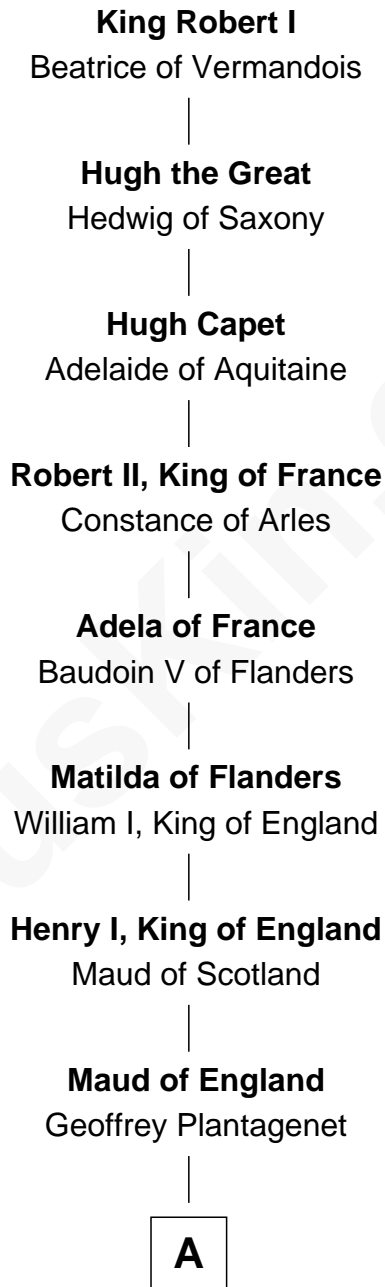

FamousKin.com Relationship Chart of

King Robert I

King of France

36th Great-grandfather of

Donnie Wahlberg

Singer and Movie Actor

B

Jeanne de Sarrebruche

Christphe de Brabancon

Francois de Brabancon

Francoise de Villers

Marguerite de Brabancon

Robert de Joyeuse

Francois de Joyeuse

Nicole-Francoise de Beauvais

Jean de Joyeuse