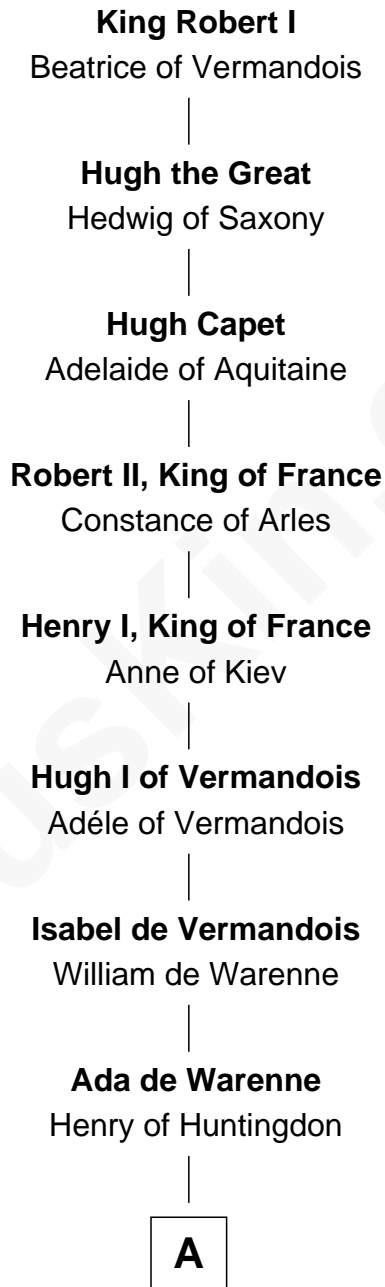

FamousKin.com Relationship Chart of

King Robert I

King of France

32nd Great-grandfather of

Kevin Bacon

Movie Actor

B

Sir Christopher Conyers

Ellen Ryleston

Joan Conyers

John FitzRandolph

John FitzRandolph

Christopher FitzRandolph

Jane Langton

Christopher FitzRandolph

Edward FitzRandolph

Francis Howis

Edward FitzRandolph

Elizabeth Blossom

Nathaniel FitzRandolph

Mary Holley

Samuel FitzRandolph

Mary Jones

Prudence FitzRandolph