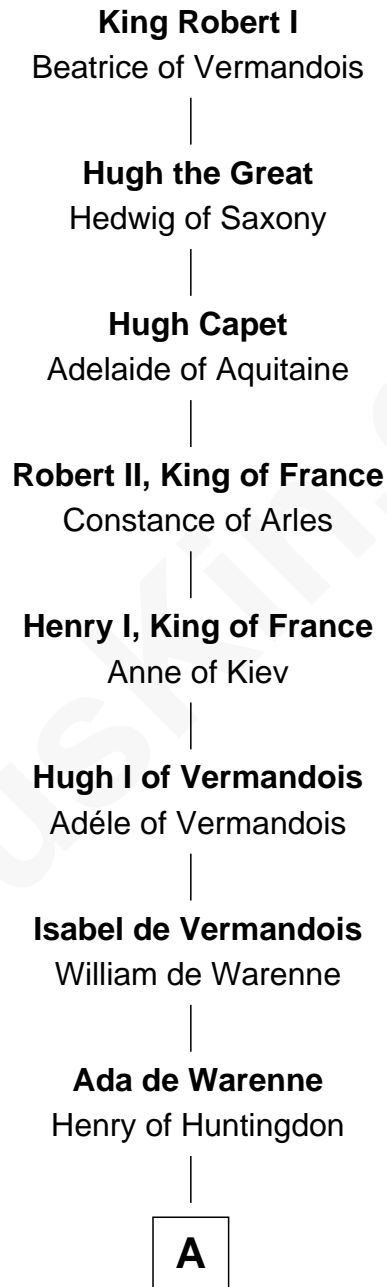

FamousKin.com Relationship Chart of

King Robert I

King of France

31st Great-grandfather of

Ken Burns

Documentary Filmmaker

A

David of Huntingdon

Maud of Chester

Ada of Huntingdon

Sir Henry de Hastings

Sir Henry de Hastings

Joan de Cantilupe

Sir John de Hastings

Isabel de Valence

Elizabeth de Hastings

Sir Roger de Grey

Sir Reynold de Grey

Eleanor le Strange

Sir Reynold Grey

Joan Astley

Robert Grey

Eleanor Lowe

Humphrey Grey