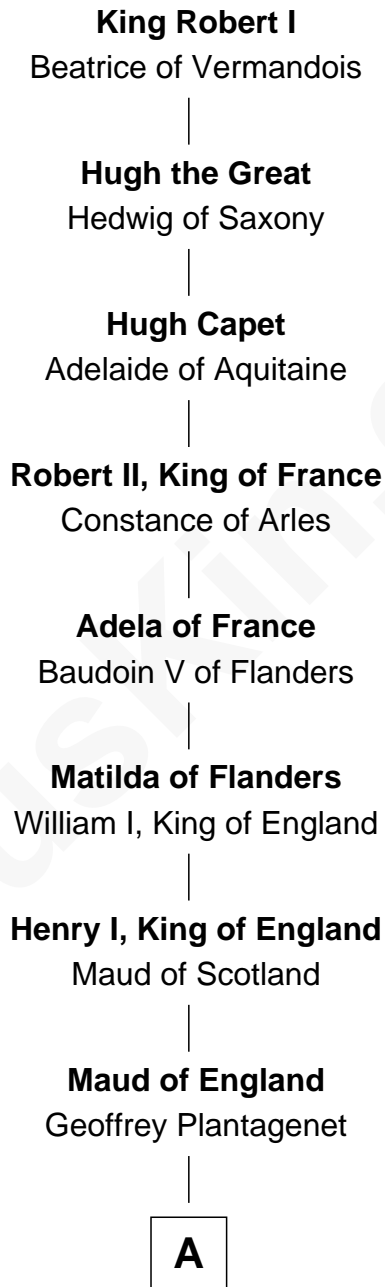

FamousKin.com Relationship Chart of

King Robert I

King of France

32nd Great-grandfather of

Anne Baxter

Movie Actress

A

Henry II, King of England

Eleanor of Aquitaine

John, King of England

Isabelle of Angoulême

Henry III, King of England

Eleanor of Provence

Edward I, King of England

Eleanor of Castile

Edward II, King of England