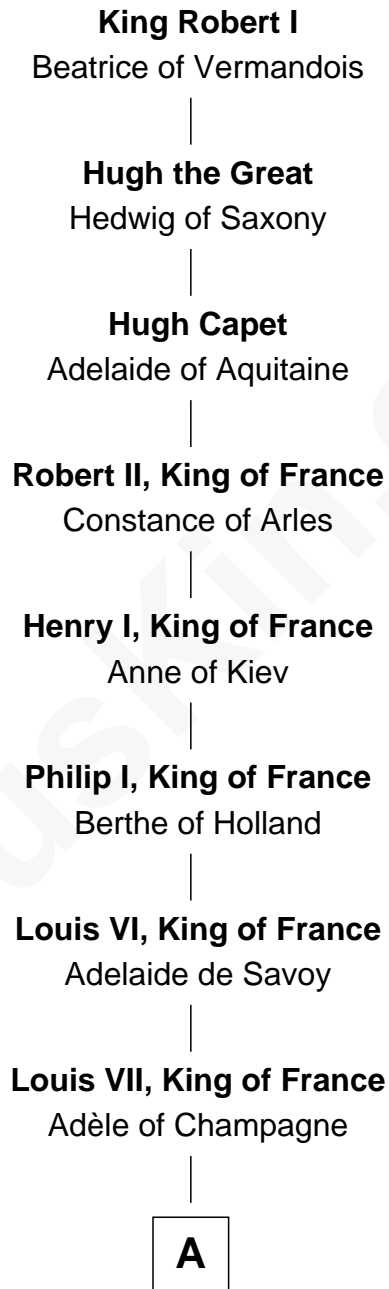

FamousKin.com Relationship Chart of

King Robert I

King of France

31st Great-grandfather of

George H. W. Bush

41st U.S. President

A

Philip II Auguste, King of France