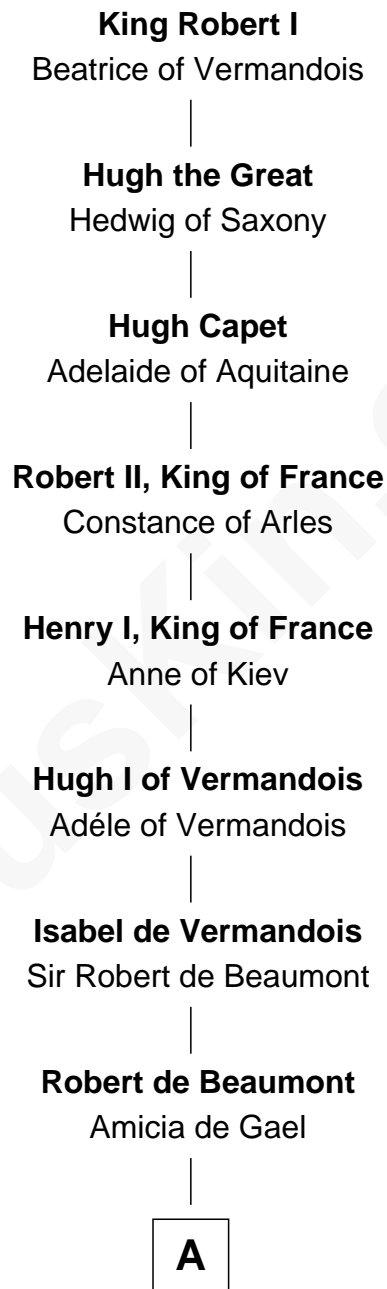

FamousKin.com Relationship Chart of

King Robert I

King of France

31st Great-grandfather of

Liza Minnelli

Singer and Actress

A

Robert de Beaumont
Petronella de Grantmesnil