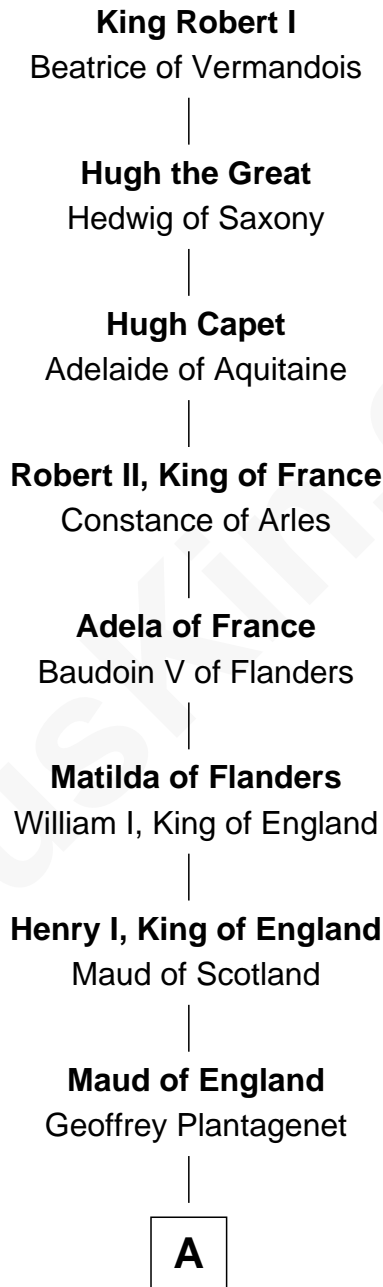

# FamousKin.com Relationship Chart of

**King Robert I**

*King of France*

30th Great-grandfather of

**Judy Garland**

*Singer and Movie Actress*

**B**

**Joan Constable**  
Sir William Mallory

**Sir John Mallory**  
Margaret Thwaites

**Sir William Mallory**  
Jane Norton

**Sir William Mallory**  
Ursula Gale

**Thomas Mallory**  
Elizabeth Vaughan

**Martha Mallory**  
John Batte

**Henry Batte**  
Mary Lounds

**William Batte**  
Mary Stratton

**William Batte**  
Agnes - - - - -

**Agnes Batte**  
James Baugh

**C**

**C**

—  
**Richard Baugh**

Elizabeth Pepper Harwell

—  
**John Aldridge Baugh**