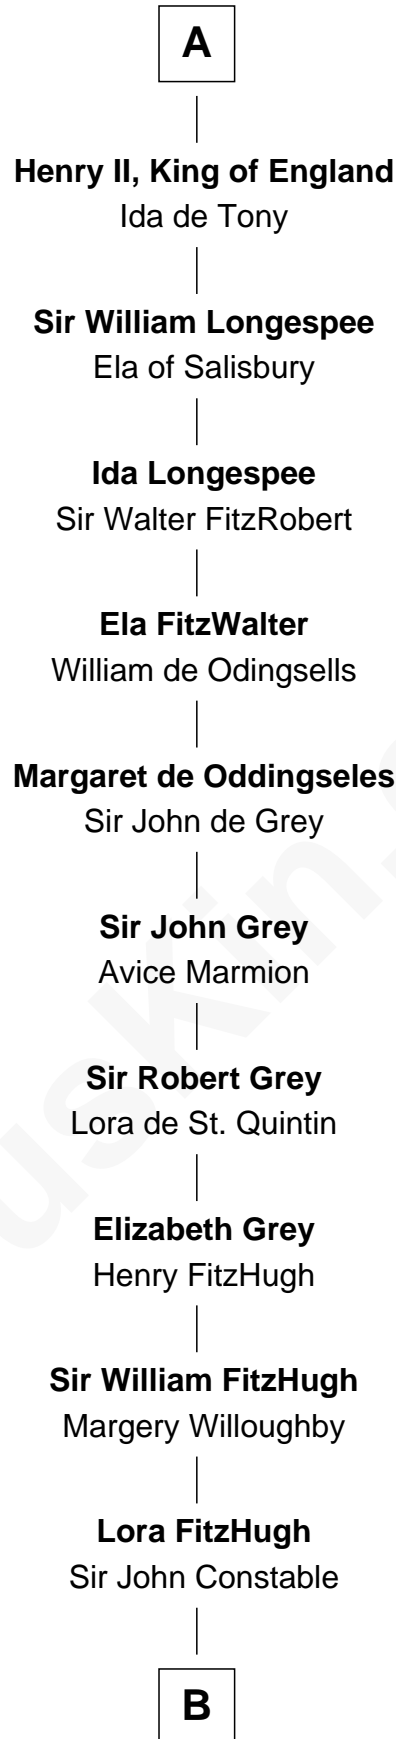

# FamousKin.com Relationship Chart of

**King Robert I**

*King of France*

30th Great-grandfather of

**Judy Garland**

*Singer and Movie Actress*

**B**

**Joan Constable**  
Sir William Mallory

**Sir John Mallory**  
Margaret Thwaites

**Sir William Mallory**  
Jane Norton

**Sir William Mallory**  
Ursula Gale

**Thomas Mallory**  
Elizabeth Vaughan

**Martha Mallory**  
John Batte

**Henry Batte**  
Mary Lounds

**William Batte**  
Mary Stratton

**William Batte**  
Agnes - - - - -

**Agnes Batte**  
James Baugh

**C**

**C**

—  
**Richard Baugh**

Elizabeth Pepper Harwell

—  
**John Aldridge Baugh**