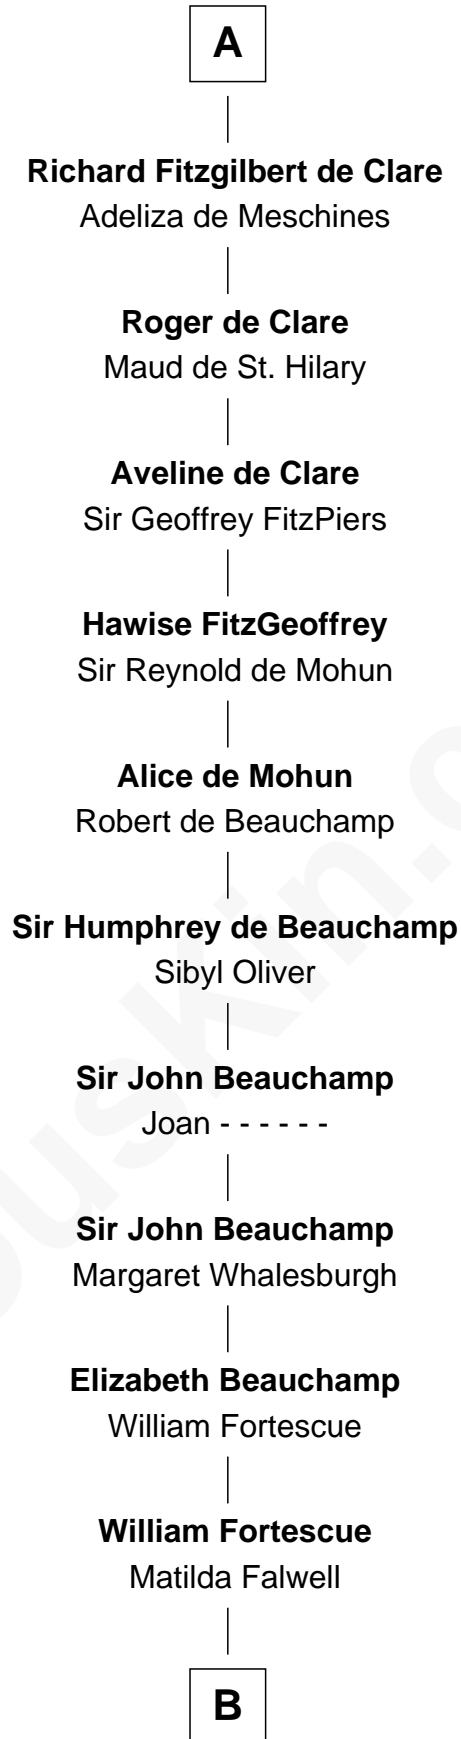

FamousKin.com Relationship Chart of

King Robert I

King of France

32nd Great-grandfather of

Vincent Price

Movie Actor

B

John Fortescue

Joan Prutteston

Joane Fortescue

Thomas Hext

Thomas Hext

Wilmot Poyntz

Margery Hext

John Collamore

Henry Collamore

Margaret Blight

Elizabeth Collamore

Bartholomew Harris

Agnes Harris

William Spencer

Elizabeth Spencer

William Wellman

William Wellman