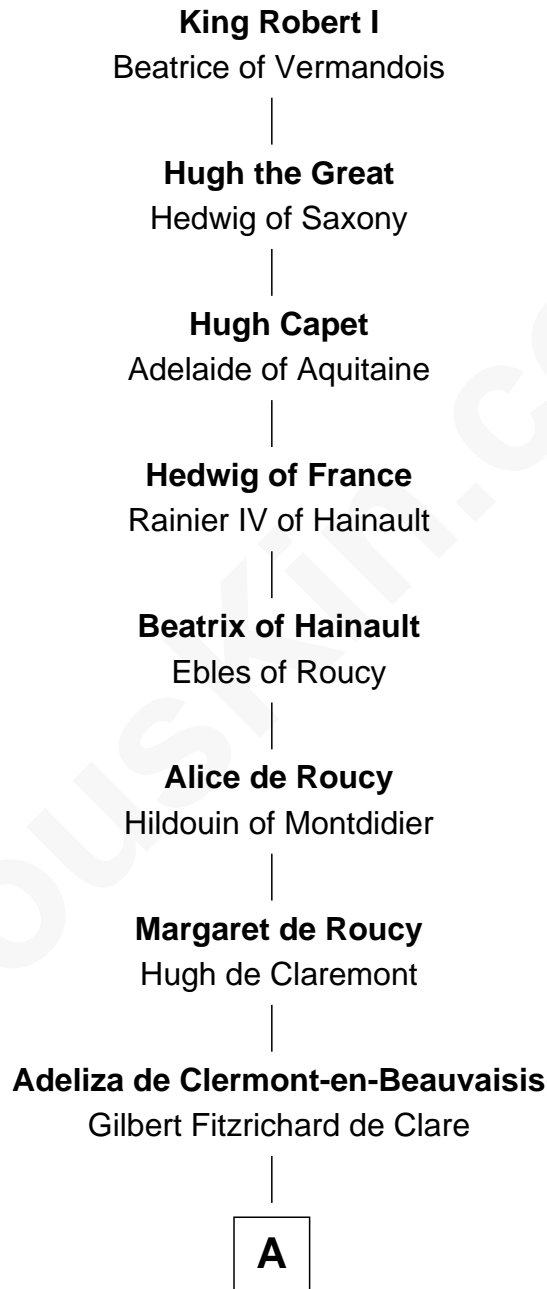

FamousKin.com Relationship Chart of

King Robert I

King of France

32nd Great-grandfather of

Vincent Price

Movie Actor

B

John Fortescue

Joan Prutteston

Joane Fortescue

Thomas Hext

Thomas Hext

Wilmot Poyntz

Margery Hext

John Collamore

Henry Collamore