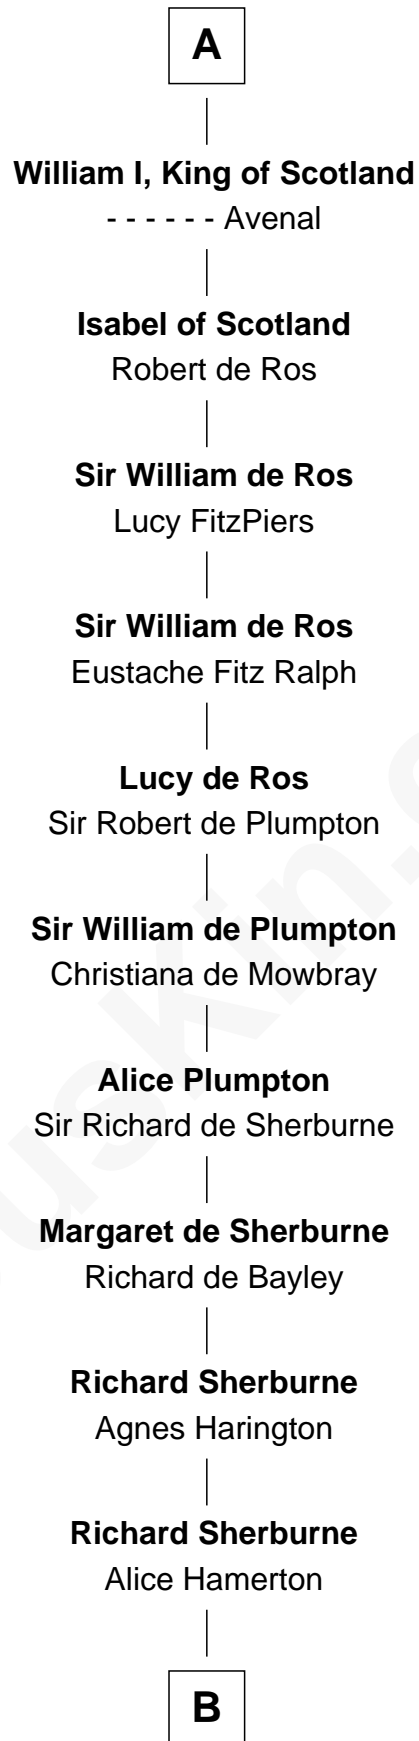

FamousKin.com Relationship Chart of

King Robert I

King of France

32nd Great-grandfather of

Jane Fonda

Movie Actress

King Robert I

Beatrice of Vermandois

Hugh the Great

Hedwig of Saxony

Hugh Capet

Adelaide of Aquitaine

Robert II, King of France

Constance of Arles

Henry I, King of France

Anne of Kiev

Hugh I of Vermandois

Adèle of Vermandois

Isabel de Vermandois

William de Warenne

Ada de Warenne

Henry of Huntingdon

A

B

Agnes Sherburne

Henry Rushton

Nicholas Rushton

Margaret Radcliffe

Agnes Rushton

Richard Worthington

Peter Worthington

Isabel Anderton