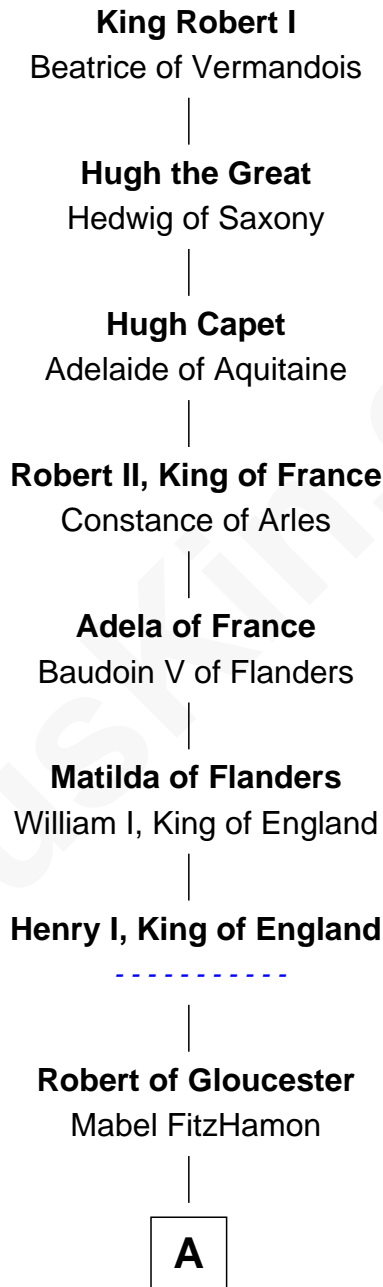

FamousKin.com Relationship Chart of

King Robert I

King of France

28th Great-grandfather of

Eliphalet Remington

Founder of Remington Arms Company

A

Maud of Gloucester
Sir Ranulf de Gernons