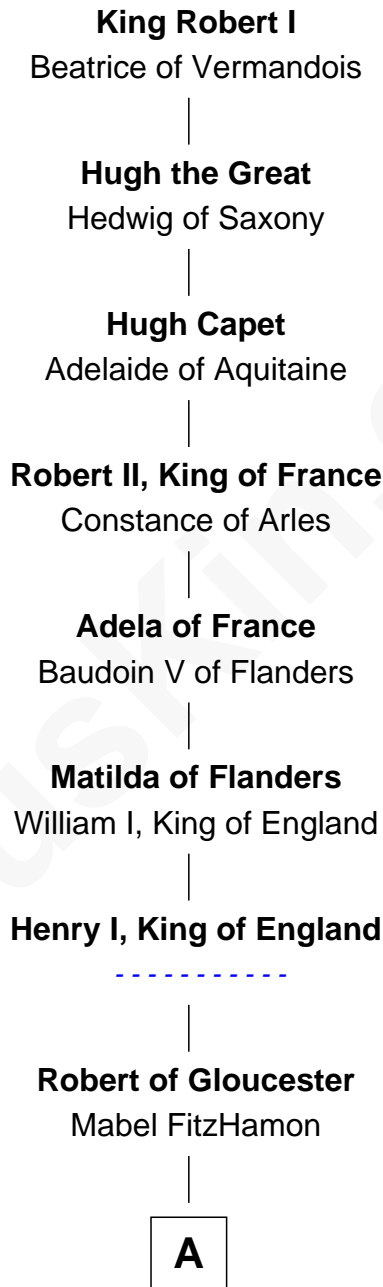

FamousKin.com
Relationship Chart of
King Robert I
King of France

29th Great-grandfather of
Lucretia (Rudolph) Garfield
First Lady of President James Garfield

A

William FitzRobert
Hawise de Beaumont

Amice of Gloucester
Sir Richard de Clare