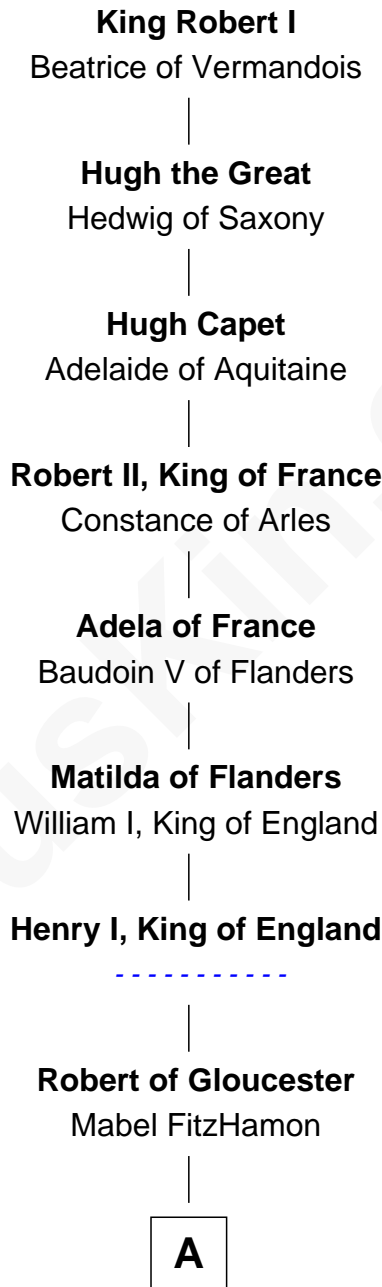

FamousKin.com Relationship Chart of

King Robert I

King of France

21st Great-grandfather of

Richard More

(c1614 - c1696) Mayflower passenger 1620

MAYFLOWER

A