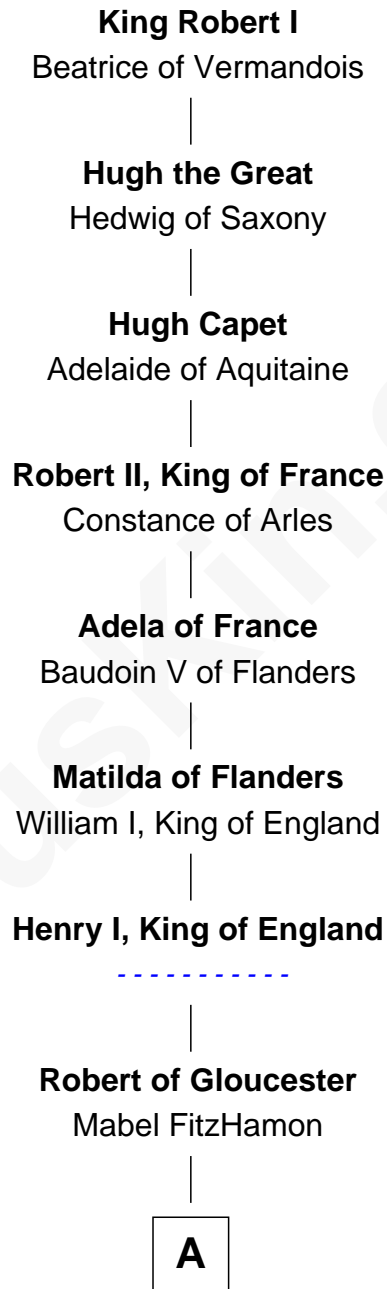

# FamousKin.com Relationship Chart of

**King Robert I**

*King of France*

30th Great-grandfather of

**Calvin Coolidge**

*30th U.S. President*

**A**

**Maud of Gloucester**  
Sir Ranulf de Gernons

**Hugh de Kevelioc**  
Bertrade de Montfort

**Mabel of Chester**  
William d'Aubeney

**Nichole d'Aubeney**  
Sir Roger de Somery

**Maud de Somery**  
Sir Henry de Erdington

**Sir Henry de Erdington**  
Joan de Wolvey