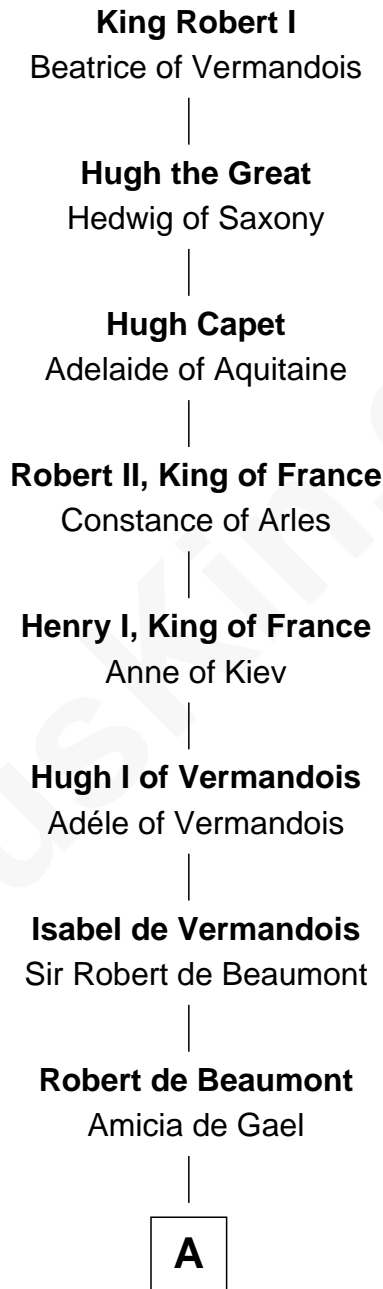

## Relationship Chart of

### King Robert I

King of France

25th Great-grandfather of

**Bathsheba (Ruggles) Spooner**

*First woman executed for murder in U.S. by non-British government*

**A**

**Robert de Beaumont**  
Petronella de Grantmesnil

**Margaret de Beaumont**  
Sir Saher IV de Quincy

**Sir Roger de Quincy**  
Helen of Galloway

**Margaret de Quincy**  
Sir William de Ferrers

**Joan de Ferrers**  
Sir Thomas de Berkeley

**Sir Maurice de Berkeley**  
Eve la Zouche