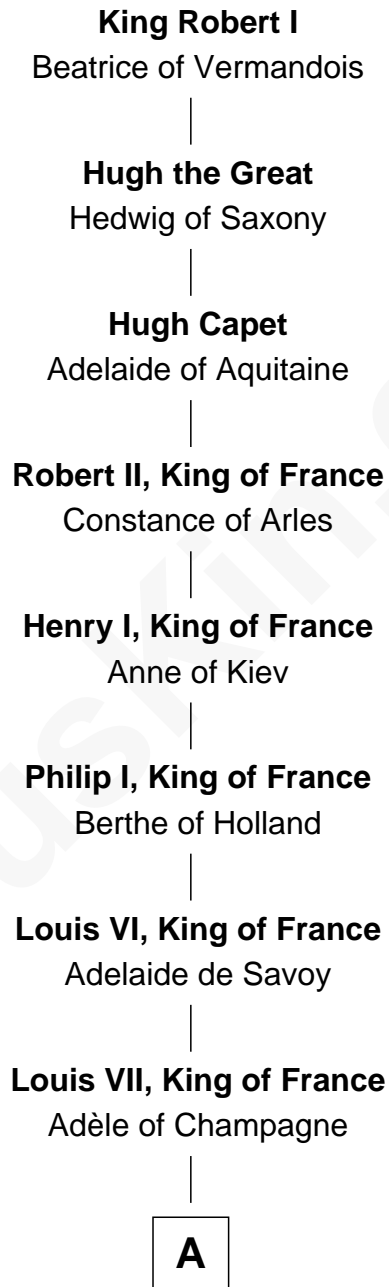

# FamousKin.com Relationship Chart of

**King Robert I**

*King of France*

30th Great-grandfather of

**Valerie Bertinelli**

*Television Actress*

**A**

**Philip II Auguste, King of France**

Isabella of Hainault

**Louis VIII, King of France**

Blanche of Castile

**Robert I, Count of Artois**

Matilda of Brabant

**Blanche of Artois**

Edmund Plantagenet

**Henry Plantagenet**