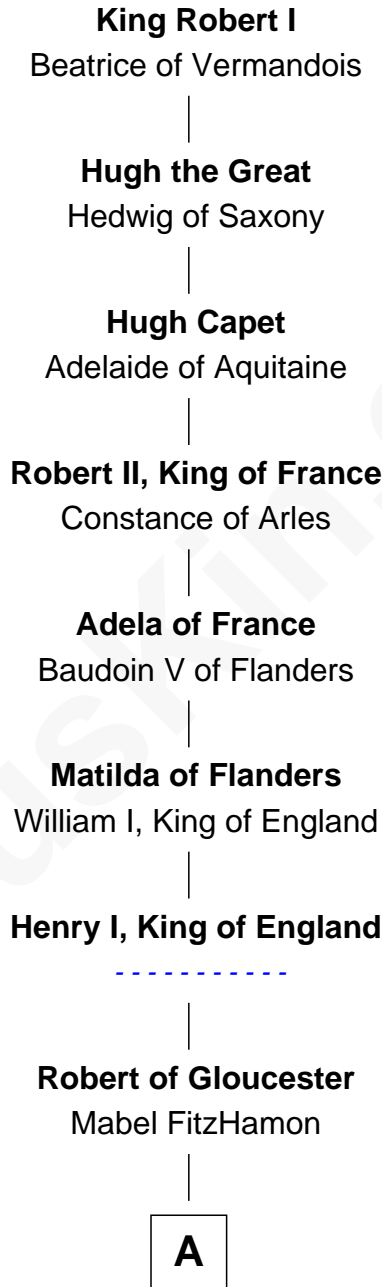

FamousKin.com Relationship Chart of

King Robert I

King of France

34th Great-grandfather of

Ben Affleck

Movie Actor

A

Maud of Gloucester
Sir Ranulf de Gernons