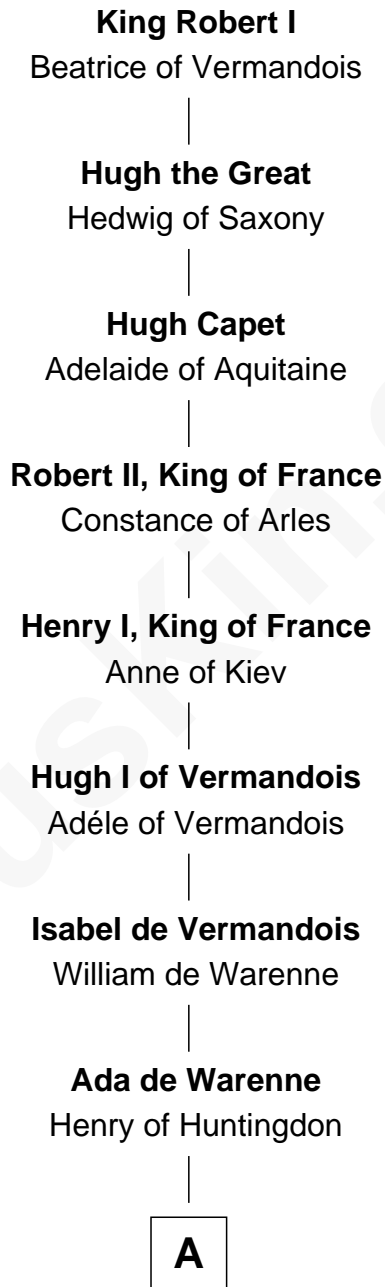

FamousKin.com Relationship Chart of

King Robert I

King of France

28th Great-grandfather of

Tennessee Williams

Author of A Streetcar Named Desire

A

David of Huntingdon

Maud of Chester

Ada of Huntingdon

Sir Henry de Hastings

Sir Henry de Hastings

Joan de Cantilupe

Sir John de Hastings

Isabel de Valence

Elizabeth de Hastings

Sir Roger de Grey

Sir Reynold de Grey

Eleanor le Strange

Sir Reynold Grey

Joan Astley

Robert Grey

Eleanor Lowe

Humphrey Grey

Edwina Dakin

|
Tennessee Williams

Author of [A Streetcar Named Desire](#)

FamousKin.com