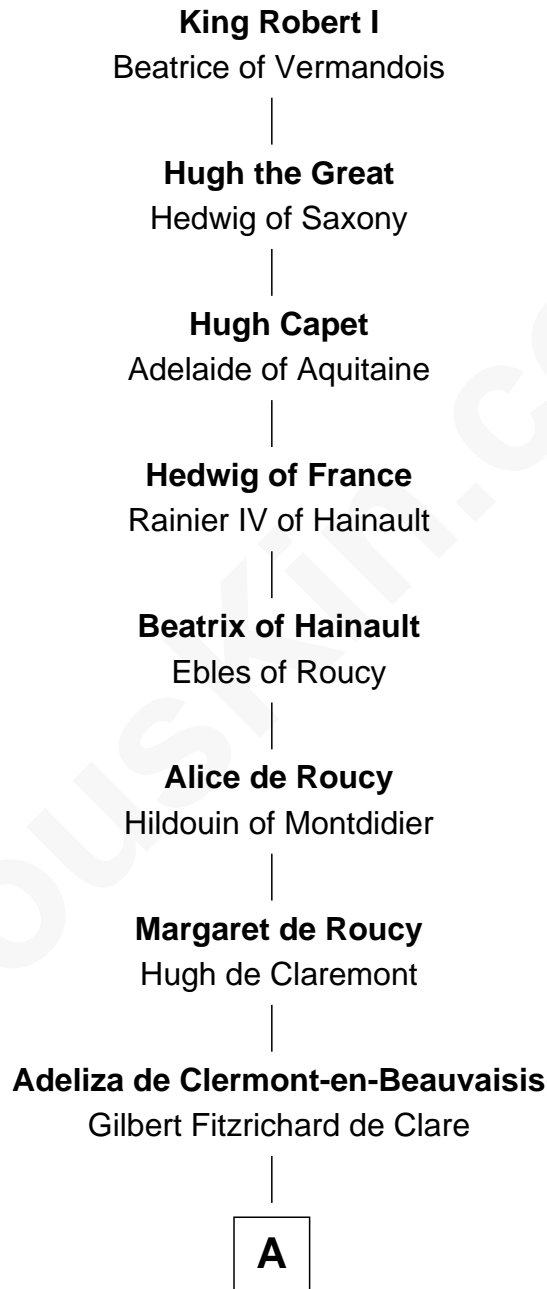

FamousKin.com Relationship Chart of

King Robert I

King of France

34th Great-grandfather of

Aaron Rodgers

NFL Quarterback

B

John Fortescue

Joan Prutteston

Joane Fortescue

Thomas Hext

Thomas Hext

Wilmot Poyntz

Margery Hext

John Collamore

Henry Collamore