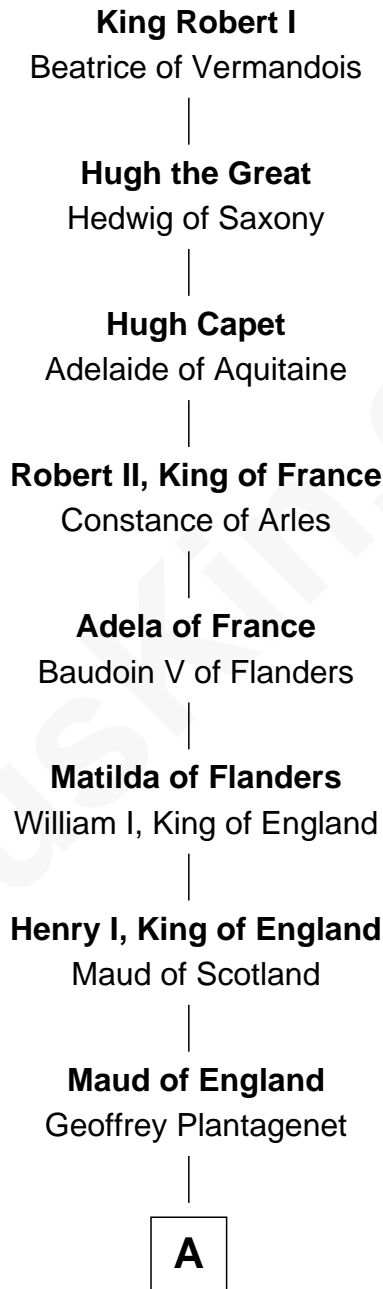

FamousKin.com Relationship Chart of

King Robert I

King of France

33rd Great-grandfather of

Bill Gates

Founder of Microsoft

A

Henry II, King of England

Eleanor of Aquitaine

John, King of England

Isabelle of Angoulême

Richard Plantagenet

Sir Richard of Cornwall

Joan - - - - -

Joan of Cornwall

Sir John Howard