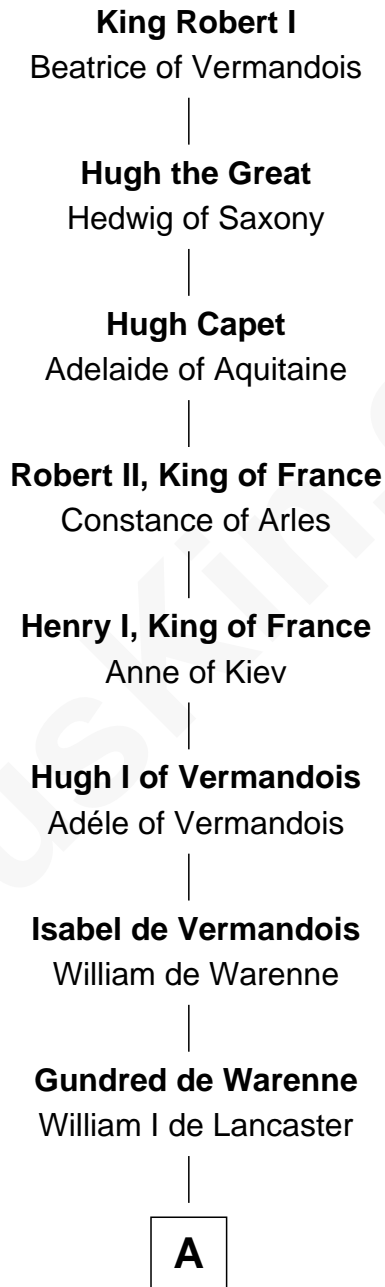

FamousKin.com Relationship Chart of

King Robert I

King of France

30th Great-grandfather of

Richard Nixon

37th U.S. President

A

William II de Lancaster

Hawise de Stuteville

Hawise de Lancaster

Gilbert FitzRoger

Hawise de Lancaster

Peter II de Brus

Agnes de Brus

Walter de Fauconberge

Anice de Fauconberge