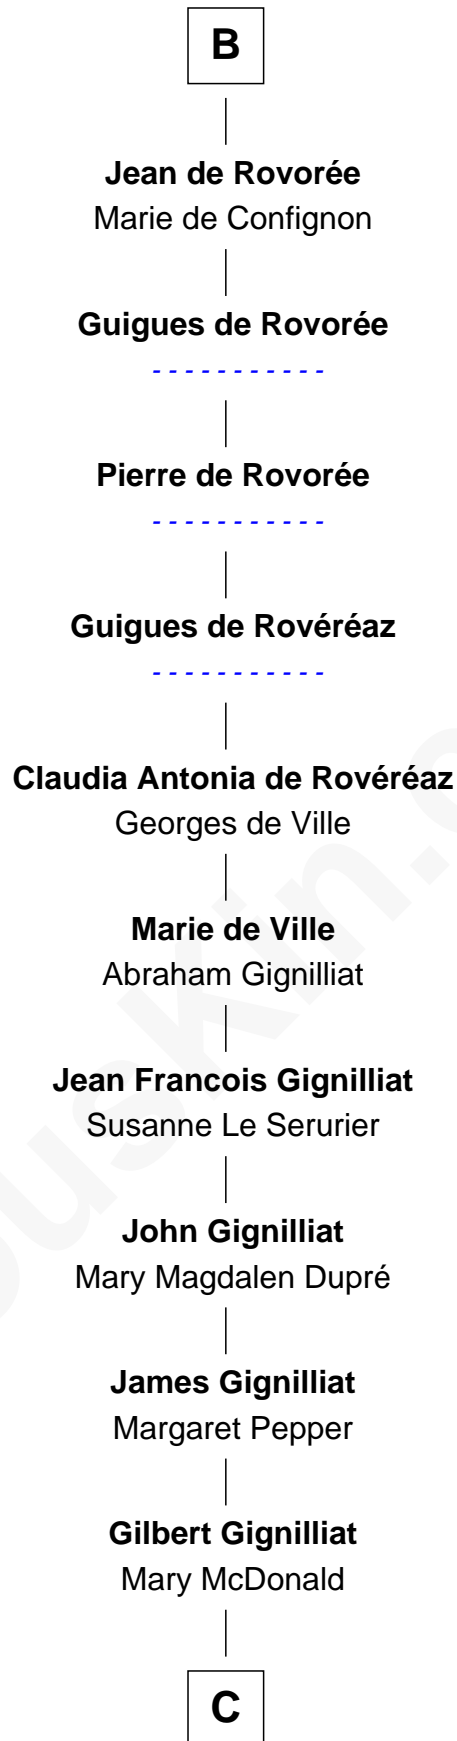

FamousKin.com Relationship Chart of

King Robert I

King of France

30th Great-grandfather of

Joanne Woodward

Movie Actress

C

—
Norman Page Gignilliat
Charlotte Gignilliat Trezevant

—
John Farquhar Gignilliat
Nancy Wragg Porcher

—
Eleanor Gasque Gignilliat
James Lloyd Trimmier

—
Elinor Gasque Trimmier
Wade Woodward

—
Joanne Woodward
Movie Actress

FamousKin.com