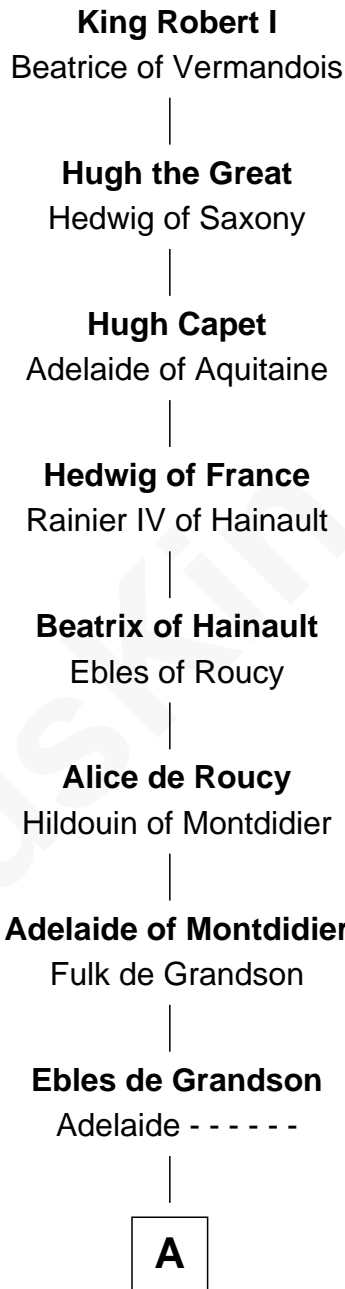

FamousKin.com Relationship Chart of

King Robert I

King of France

30th Great-grandfather of

Joanne Woodward

Movie Actress

C

—
Norman Page Gignilliat
Charlotte Gignilliat Trezevant

—
John Farquhar Gignilliat
Nancy Wragg Porcher

—
Eleanor Gasque Gignilliat
James Lloyd Trimmier

—
Elinor Gasque Trimmier
Wade Woodward

—
Joanne Woodward
Movie Actress

FamousKin.com