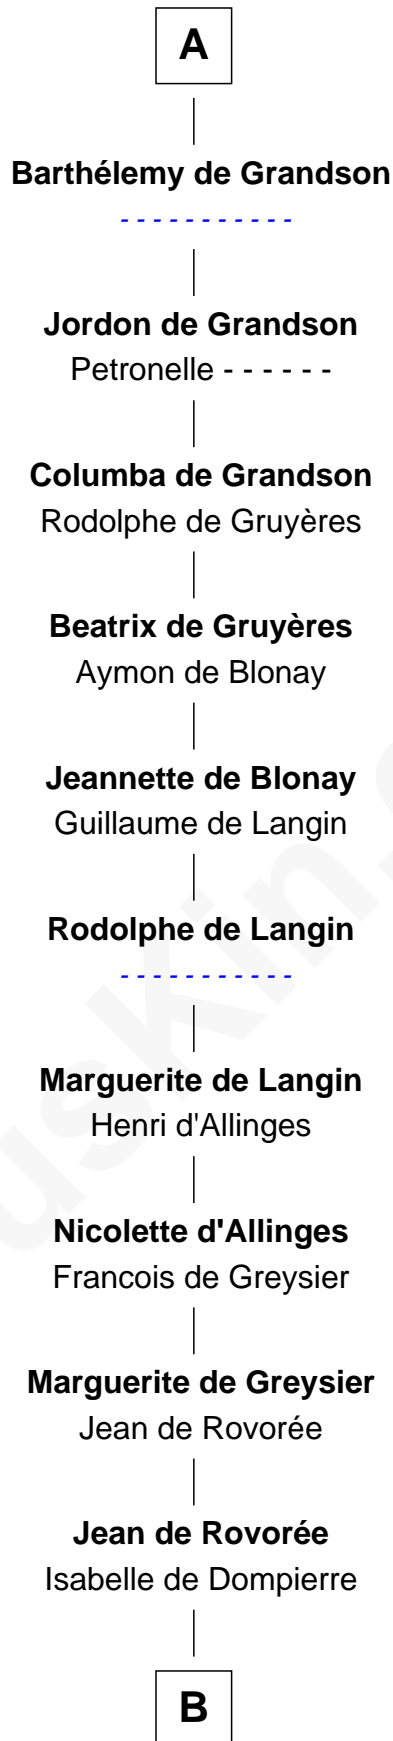

FamousKin.com Relationship Chart of

King Robert I

King of France

30th Great-grandfather of

Joanne Woodward

Movie Actress

C

—
Norman Page Gignilliat
Charlotte Gignilliat Trezevant

—
John Farquhar Gignilliat
Nancy Wragg Porcher

—
Eleanor Gasque Gignilliat
James Lloyd Trimmier

—
Elinor Gasque Trimmier
Wade Woodward

—
Joanne Woodward
Movie Actress

FamousKin.com