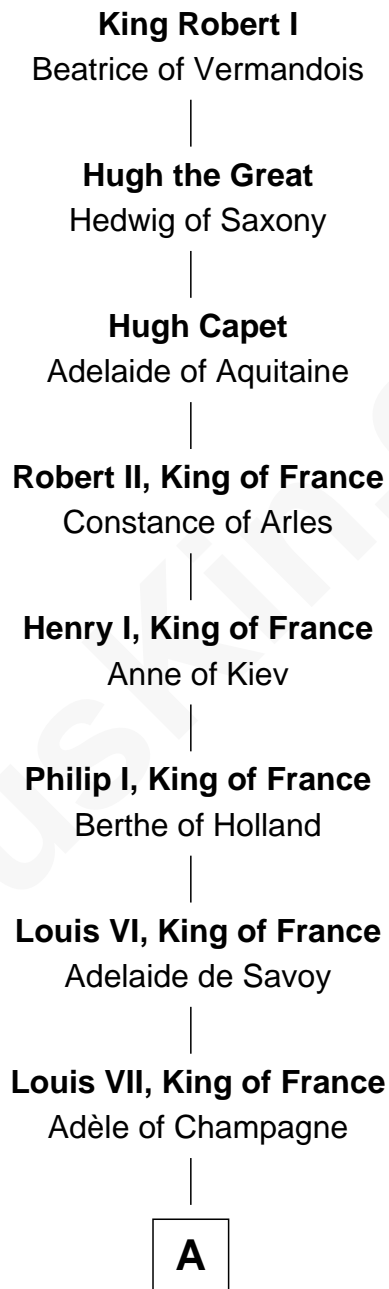

# FamousKin.com Relationship Chart of

**King Robert I**

*King of France*

30th Great-grandfather of

**Humphrey Bogart**

*Movie Actor*

**A**

**Philip II Auguste, King of France**

Isabella of Hainault

**Louis VIII, King of France**

Blanche of Castile

**Robert I, Count of Artois**

Matilda of Brabant

**Blanche of Artois**

Edmund Plantagenet

**Henry Plantagenet**