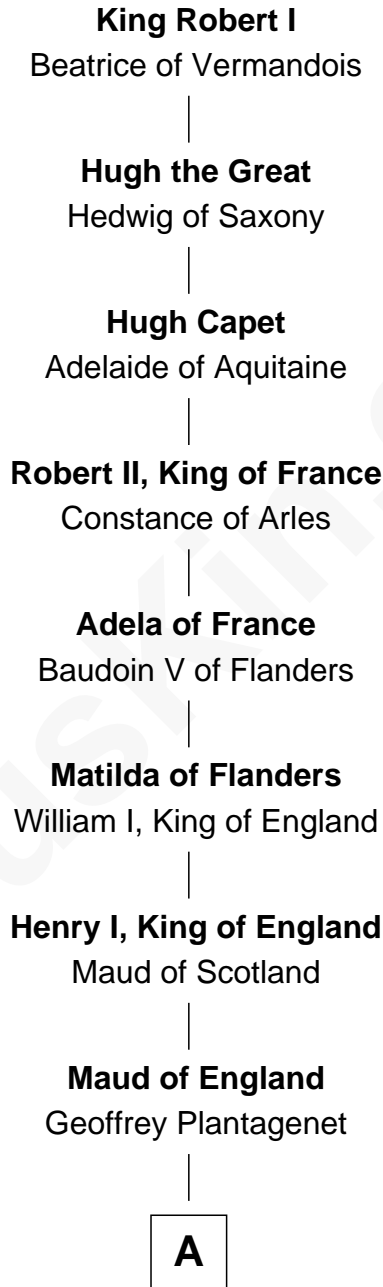

FamousKin.com Relationship Chart of

King Robert I

King of France

23rd Great-grandfather of

Patrick Henry

1st and 6th Governor of Virginia

A

Henry II, King of England

Eleanor of Aquitaine

John, King of England

Isabelle of Angoulême

Henry III, King of England

Eleanor of Provence

Edward I, King of England

Eleanor of Castile

Edward II, King of England