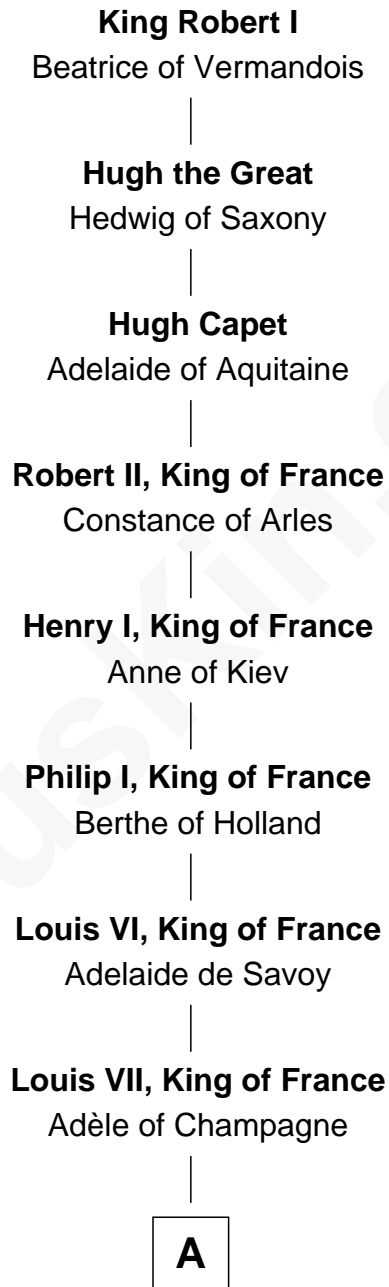

FamousKin.com Relationship Chart of

King Robert I

King of France

30th Great-grandfather of

Randolph Scott

Movie Actor

A

Philip II Auguste, King of France

Alice Savage

Francis Thornton

Margaret Thornton

William Strother

Anthony Strother

Behethland Starke

Benjamin Strother

Catherine Price