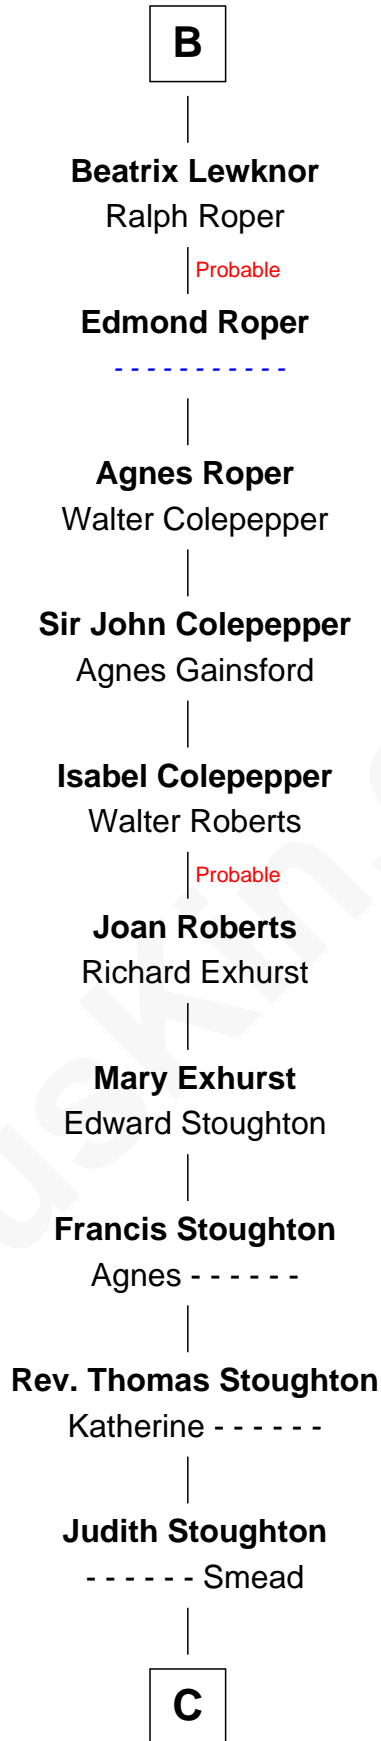

# FamousKin.com Relationship Chart of

**King Robert I**

*King of France*

35th Great-grandfather of

**Lillian Gish**

*Stage, TV and Movie Actress*

**King Robert I**

Aelis - - - - -

**Judith of Lens**

Waltheof II of Northumbria

**Maud of Northumberland**

Simon I de St. Liz

**Maud de St. Liz**

Saher I de Quincy

**Alice de St. Liz**

Roger de Huntingfield

**Sir William de Huntingfield**

Isabel FitzWilliam

**Sarah de Huntingfield**

Richard de Keynes

**Richard de Keynes**

Alice de Mankesy

**Joan de Keynes**

Sir Roger Lewknor

**Sir Thomas Lewknor**

Sybil - - - - -

**Sir Roger Lewknor**

Katherine Bardolf

Probable

**B**

**C**

**William Smead**