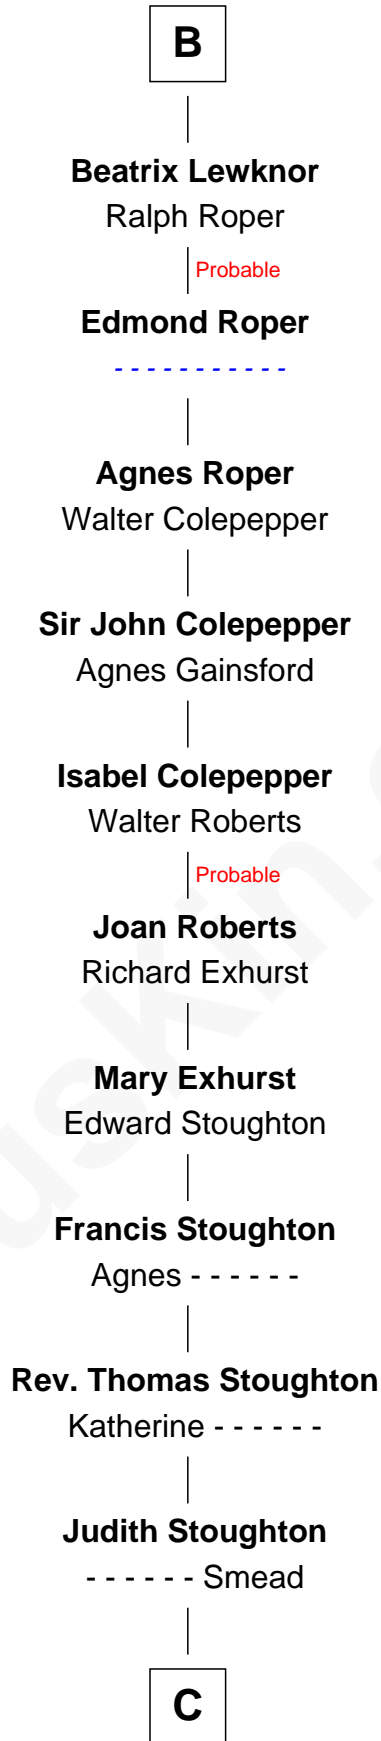

FamousKin.com Relationship Chart of

King Robert I

King of France

33rd Great-grandfather of

Howard Hawks

Movie Director

King Robert I

Aelis - - - - -

Sir Thomas Lewknor

Sybil - - - - -

Sir Roger Lewknor

Katherine Bardolf

Probable

B

C

William Smead

Elizabeth Lawrence

Judith Smead

Eleazer Hawks

Eliezer Hawks

Abigail Wells

Paul Hawks

Lois Wait

Cephas Hawks