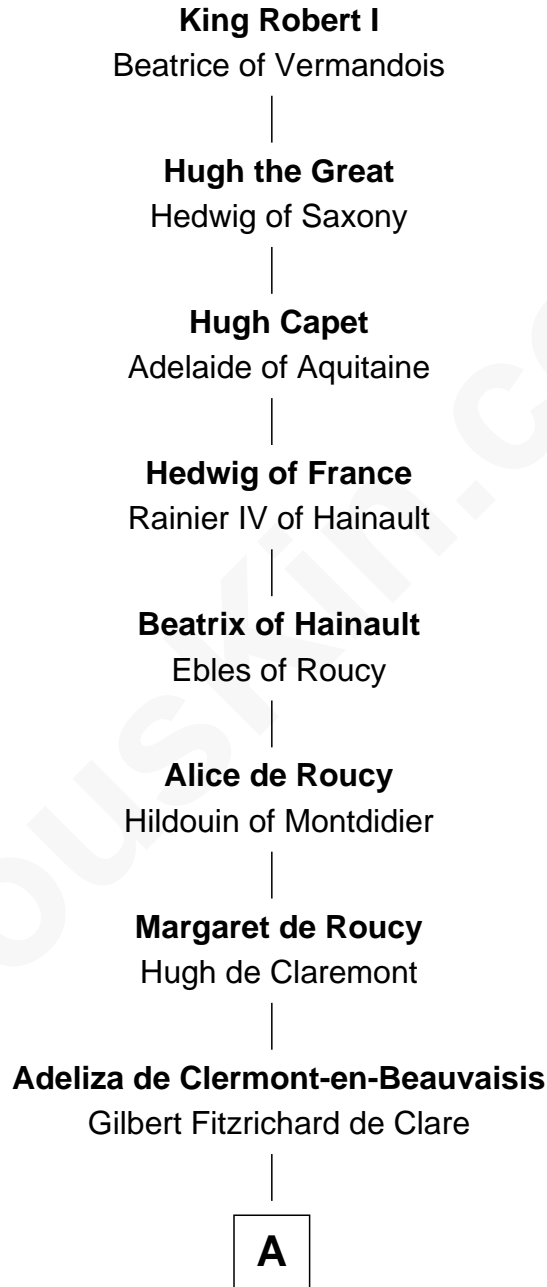

# FamousKin.com Relationship Chart of

**King Robert I**

*King of France*

30th Great-grandfather of

**Clarence Day**

*Author of Life with Father*

**B**

**John Fortescue**

Joan Prutteston

**Joane Fortescue**

Thomas Hext

**Thomas Hext**

Wilmot Poyntz

**Margery Hext**

John Collamore

**Henry Collamore**

Margaret Blight

**Elizabeth Collamore**

Bartholomew Harris

**Agnes Harris**

William Edwards

**Richard Edwards**

Mary Talcott

**John Edwards**