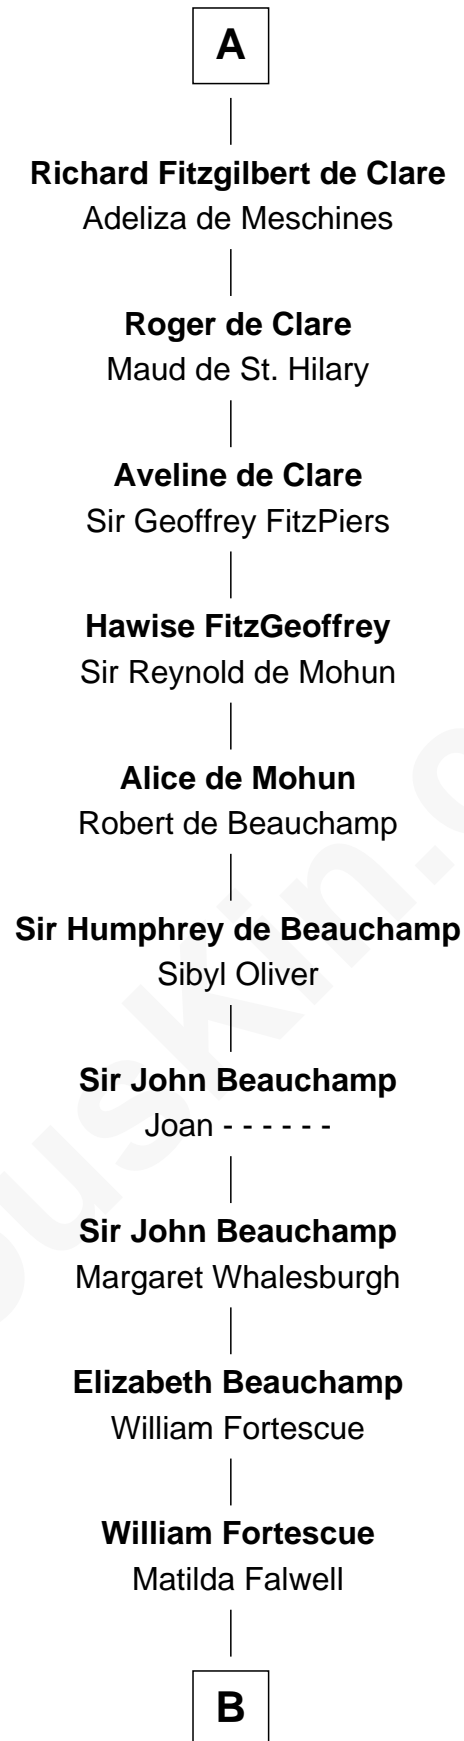

# FamousKin.com Relationship Chart of

**King Robert I**

*King of France*

30th Great-grandfather of

**Clarence Day**

*Author of Life with Father*

**B**

**John Fortescue**

Joan Prutteston

**Joane Fortescue**

Thomas Hext

**Thomas Hext**

Wilmot Poyntz

**Margery Hext**

John Collamore

**Henry Collamore**

Margaret Blight

**Elizabeth Collamore**

Bartholomew Harris

**Agnes Harris**

William Edwards

**Richard Edwards**

Mary Talcott

**John Edwards**

Christian Coffin

**Mary Edwards**

Caleb Ely

**C**

**C**

William Ely

Drusilla Brewster

Mary Ely