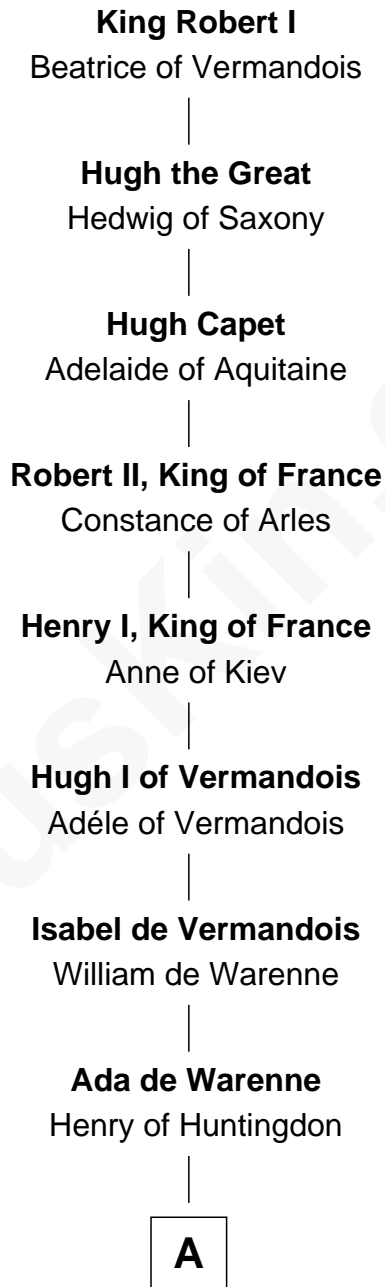

FamousKin.com Relationship Chart of

King Robert I

King of France

31st Great-grandfather of

Bill Nye

TV's The Science Guy

A

William I, King of Scotland

----- Avenal

Isabel of Scotland

Robert de Ros

Sir William de Ros

Lucy FitzPiers

Sir William de Ros

Eustache Fitz Ralph

Lucy de Ros

Agnes Harington

Richard Sherburne

Alice Hamerton

B

B

Agnes Sherburne

Henry Rushton

Nicholas Rushton