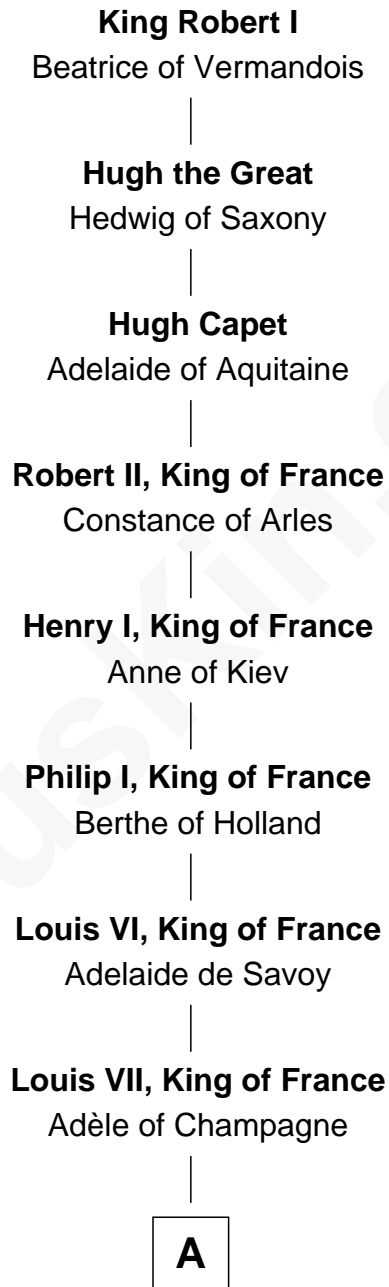

FamousKin.com Relationship Chart of

King Robert I

King of France

30th Great-grandfather of

Orson Welles

Radio, Stage, and Movie Actor

B

Elizabeth Grey

Sir Roger Kynaston

Humphrey Kynaston

Elsbeth ferch Maredudd

Margaret Kynaston

John ap Ieuan ab Owain

Humphrey Wynn

Mawd ferch Oliver

Catrin Wynn

John Lloyd

Charles Lloyd

Elizabeth Stanley

Thomas Lloyd

Mary Jones

Deborah Lloyd

Mordecai Moore

Deborah Moore