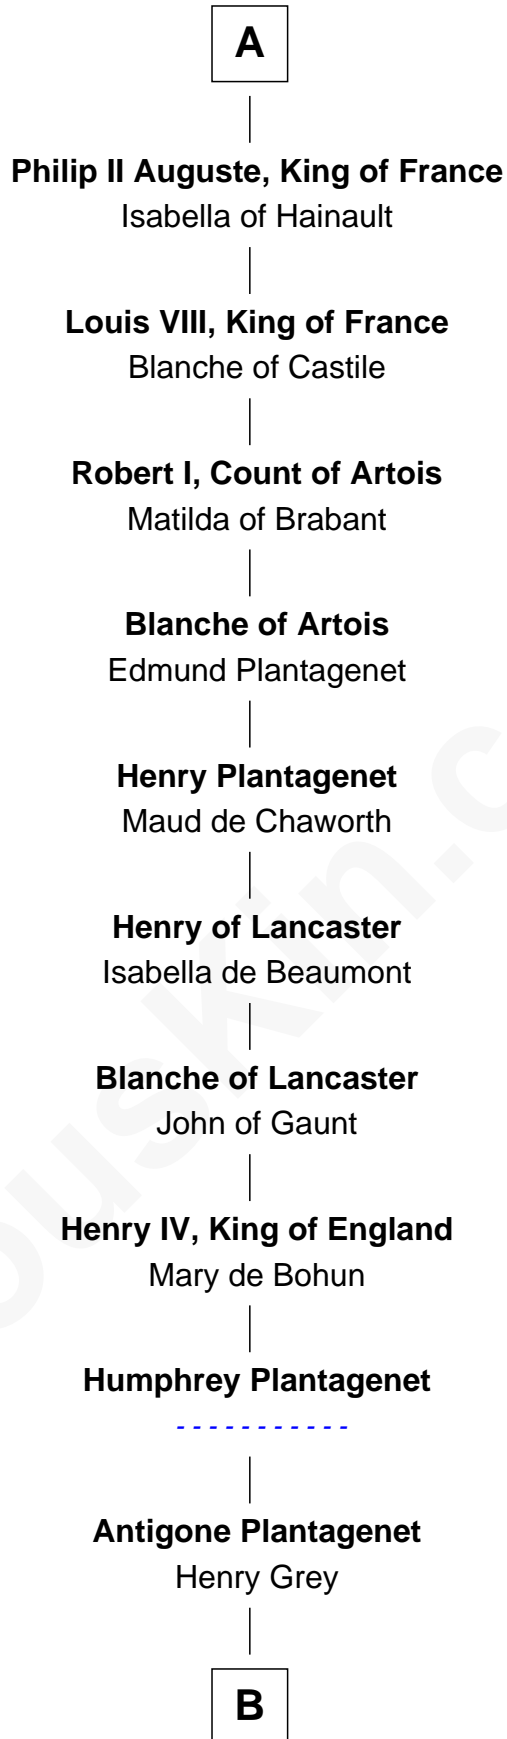

FamousKin.com Relationship Chart of

King Robert I

King of France

30th Great-grandfather of

Orson Welles

Radio, Stage, and Movie Actor

B

Elizabeth Grey

Sir Roger Kynaston

Humphrey Kynaston

Elsbeth ferch Maredudd

Margaret Kynaston

John ap Ieuan ab Owain

Humphrey Wynn

Mawd ferch Oliver

Catrin Wynn

John Lloyd

Charles Lloyd

Elizabeth Stanley

Thomas Lloyd

Mary Jones

Deborah Lloyd

Mordecai Moore

Deborah Moore