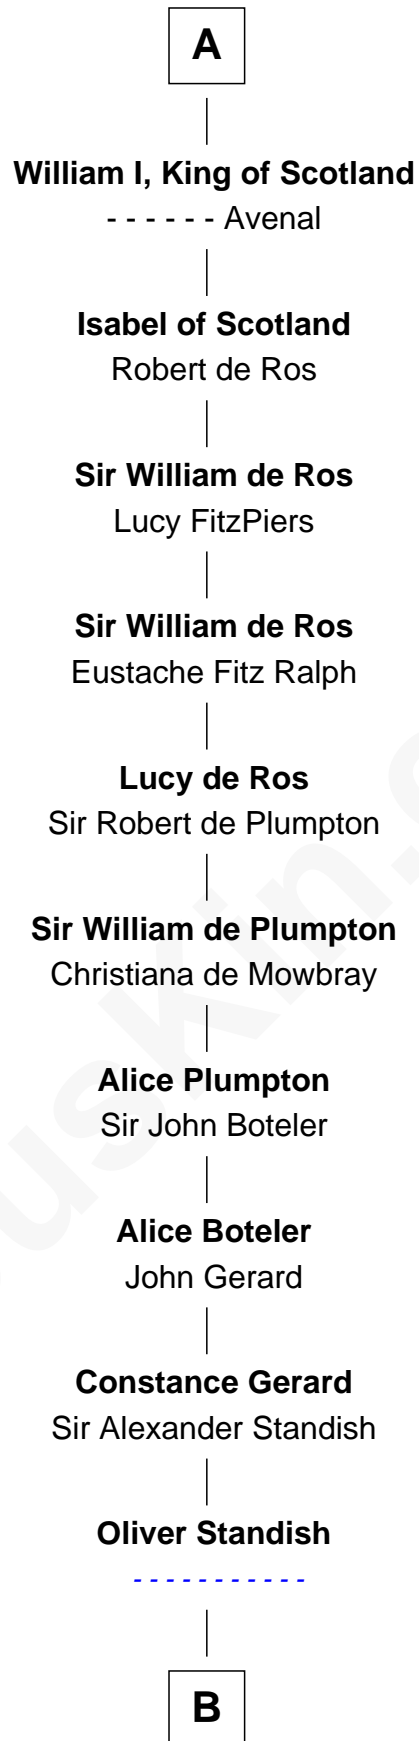

FamousKin.com Relationship Chart of

King Robert I

King of France

25th Great-grandfather of

John Hancock

Signer of the Declaration of Independence

King Robert I

Beatrice of Vermandois

Hugh I of Vermandois

Adèle of Vermandois

Isabel de Vermandois

William de Warenne

Ada de Warenne

Henry of Huntingdon

A

B

|
Grace Standish

Ralph Faircloth

|
Lawrence Faircloth

Elizabeth - - - - -

|
Thomas Faircloth

Millicent Barr

|
Mary Faircloth

Thomas Allen