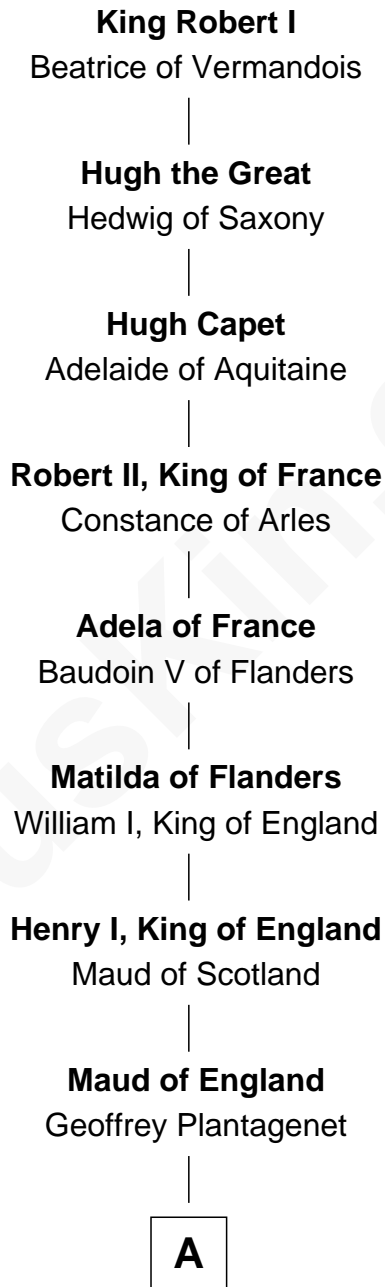

FamousKin.com Relationship Chart of

King Robert I

King of France

31st Great-grandfather of

Jake Gyllenhaal

Movie Actor

A

Henry II, King of England

Eleanor of Aquitaine

John, King of England

Isabelle of Angoulême

Richard Plantagenet

Sir Richard of Cornwall

Joan - - - - -

Joan of Cornwall

Sir John Howard

Sir John Howard

Alice de Bois

Sir Robert Howard

Margaret de Scales

Sir John Howard

Alice Tendring

Henry Howard

Mary Hussey