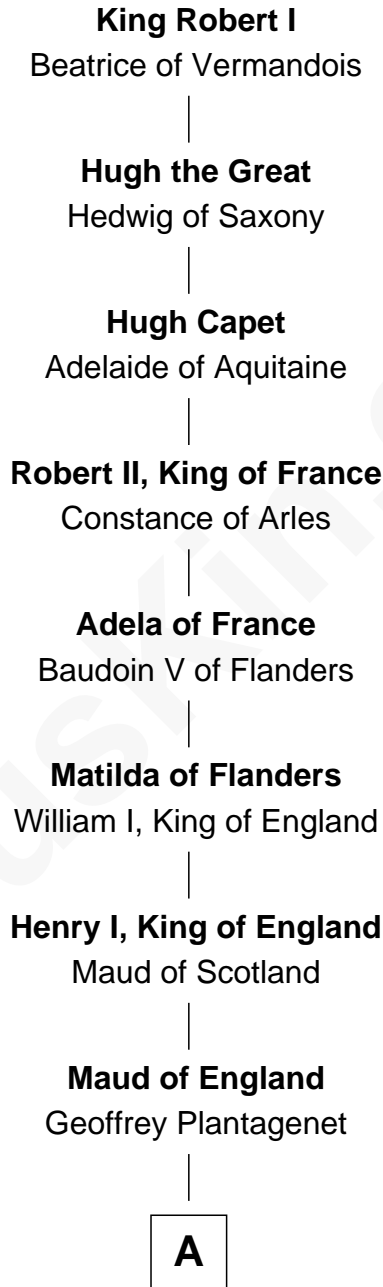

FamousKin.com Relationship Chart of

King Robert I

King of France

33rd Great-grandfather of

Dennis Wilson

Co-Founder of The Beach Boys

A

Henry II, King of England

Ida de Tony

Sir William Longespee

Ela of Salisbury

Ida Longespee

Sir Walter FitzRobert

Sir Robert FitzWalter

Eleanor de Ferrers

Sir Robert FitzWalter