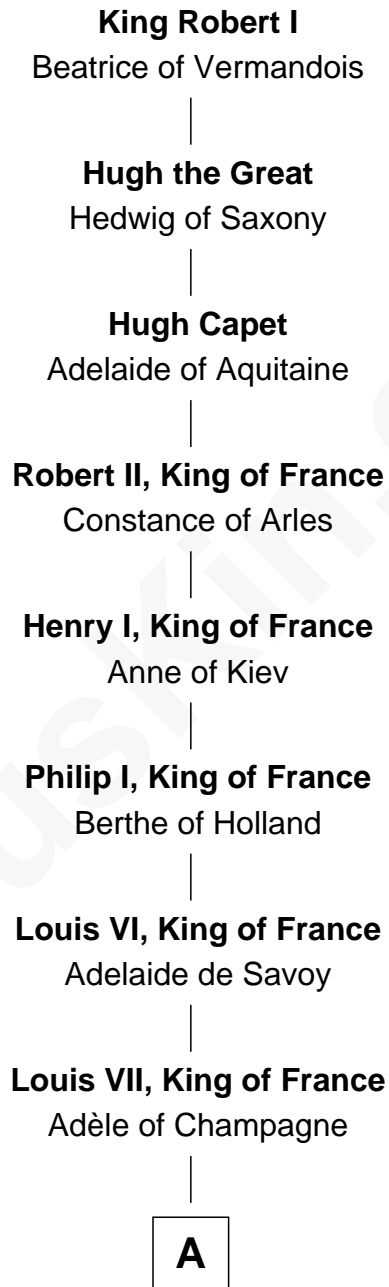

# FamousKin.com Relationship Chart of

**King Robert I**

*King of France*

31st Great-grandfather of

**Jeb Bush**

*43rd Governor of Florida*

**A**

**Philip II Auguste, King of France**

Isabella of Hainault

**Louis VIII, King of France**

Blanche of Castile

**Robert I, Count of Artois**

Matilda of Brabant

**Blanche of Artois**

Edmund Plantagenet

**Henry Plantagenet**