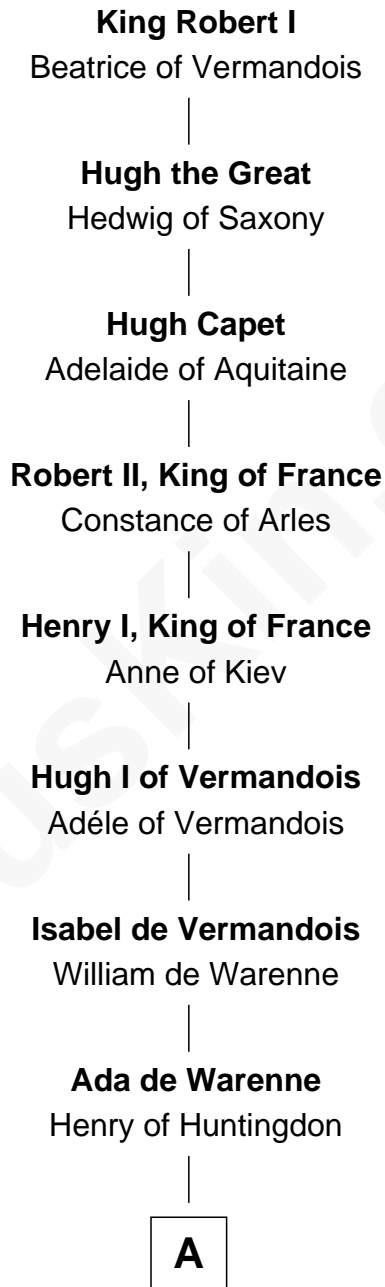

FamousKin.com Relationship Chart of

King Robert I

King of France

30th Great-grandfather of

Sigourney Weaver

Movie Actress

A

David of Huntingdon

Maud of Chester

Ada of Huntingdon

Sir Henry de Hastings

Sir Henry de Hastings

Joan de Cantilupe

Lora de Hastings

Thomas Latimer

Sir Warin le Latimer