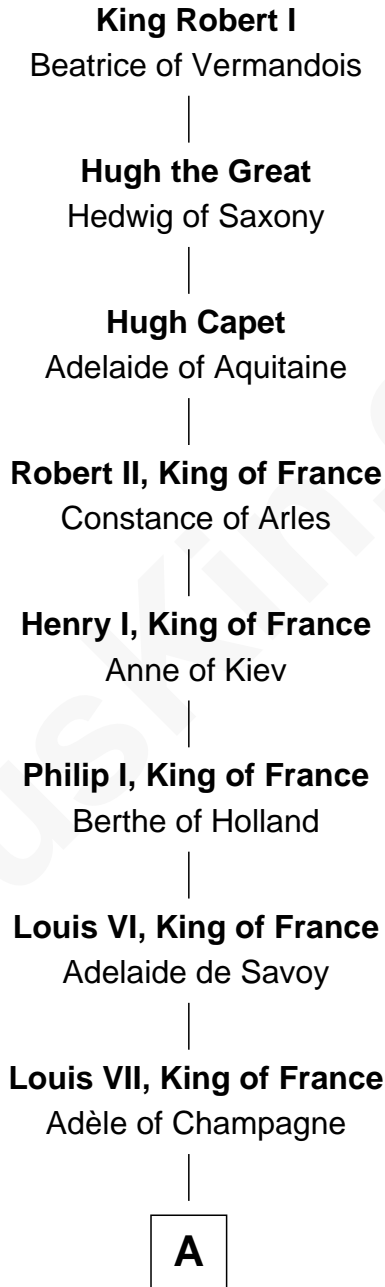

# FamousKin.com Relationship Chart of

**King Robert I**

*King of France*

28th Great-grandfather of

**John Brown**

*American Abolitionist*

**A**

**Philip II Auguste, King of France**

Isabella of Hainault

**Louis VIII, King of France**

Blanche of Castile

**Robert I, Count of Artois**

Matilda of Brabant

**Blanche of Artois**

Edmund Plantagenet

**Henry Plantagenet**