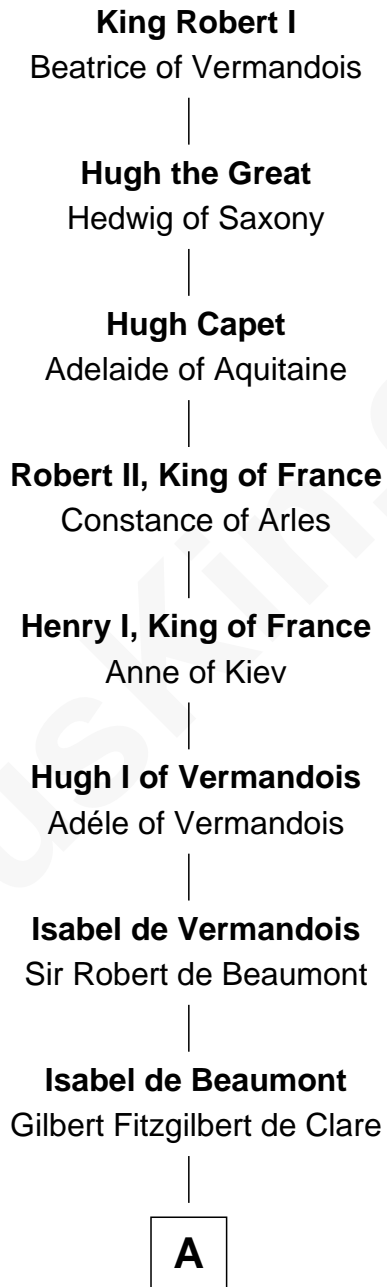

# FamousKin.com Relationship Chart of

**King Robert I**

*King of France*

29th Great-grandfather of

**Thomas Pynchon**

*American Novelist*

**A**

**Richard de Clare**  
Aoife MacMurrough

**Isabel de Clare**  
Sir William Marshal

**Maud Marshal**  
Hugh le Bigod

**Sir Ralph le Bigod**  
Bertha de Ferrers

**Sir John Bigod**  
Isabel - - - - -

**Sir Roger Bigod**  
Joan - - - - -

**Joan Bigod**  
Sir William Chauncey

**John Chauncey**  
Margaret Giffard

**John Chauncey**  
Anne Leventhorp

**John Chauncey**  
Alice Boyce

**B**

**C**

—  
**William Lyon Pynchon**

Annie Payne Cogswell

—  
**William Henry Chichele Pynchon**