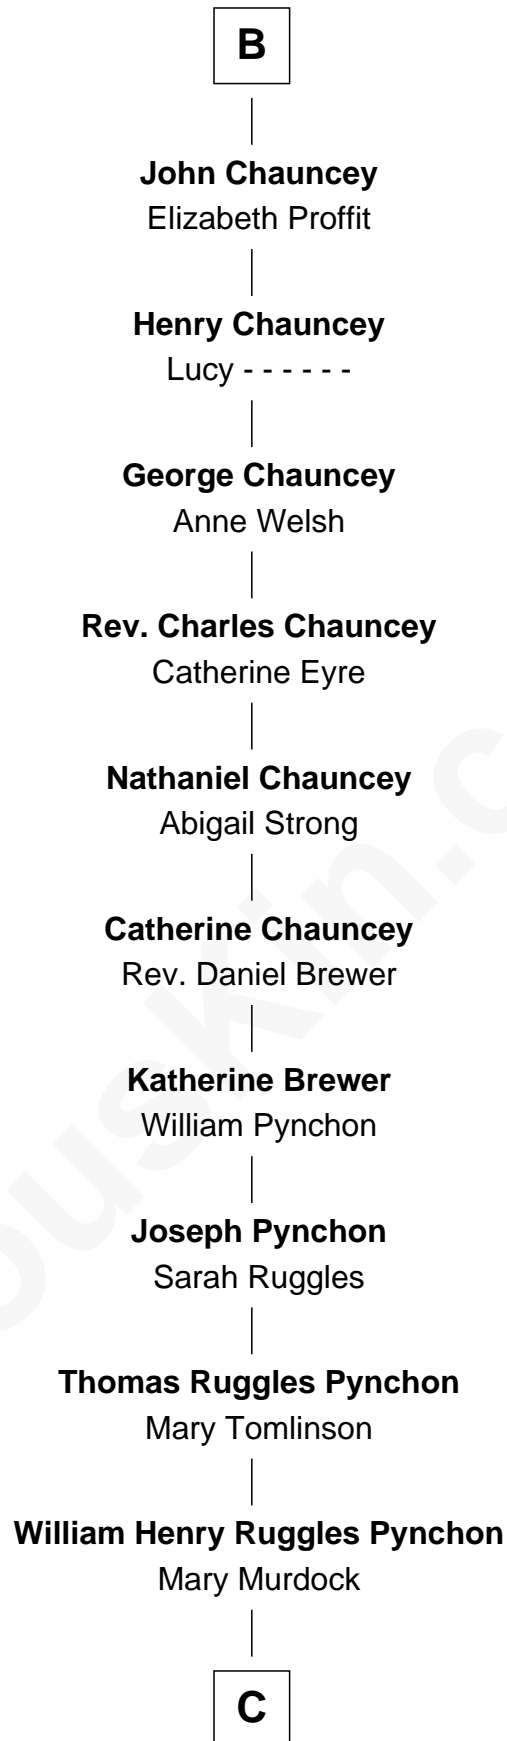

# FamousKin.com Relationship Chart of

**King Robert I**

*King of France*

29th Great-grandfather of

**Thomas Pynchon**

*American Novelist*

**A**

**Richard de Clare**  
Aoife MacMurrough

**Isabel de Clare**  
Sir William Marshal

**Maud Marshal**  
Hugh le Bigod

**Sir Ralph le Bigod**  
Bertha de Ferrers

**Sir John Bigod**  
Isabel - - - - -

**Sir Roger Bigod**  
Joan - - - - -

**Joan Bigod**  
Sir William Chauncey

**John Chauncey**  
Margaret Giffard

**John Chauncey**  
Anne Leventhorp

**John Chauncey**  
Alice Boyce

**B**

**C**

—  
**William Lyon Pynchon**

Annie Payne Cogswell

—  
**William Henry Chichele Pynchon**

Carrie Susan Moyses

—  
**Thomas Ruggles Pynchon**

Catherine Frances Bennett

—  
**Thomas Pynchon**

*Novelist*