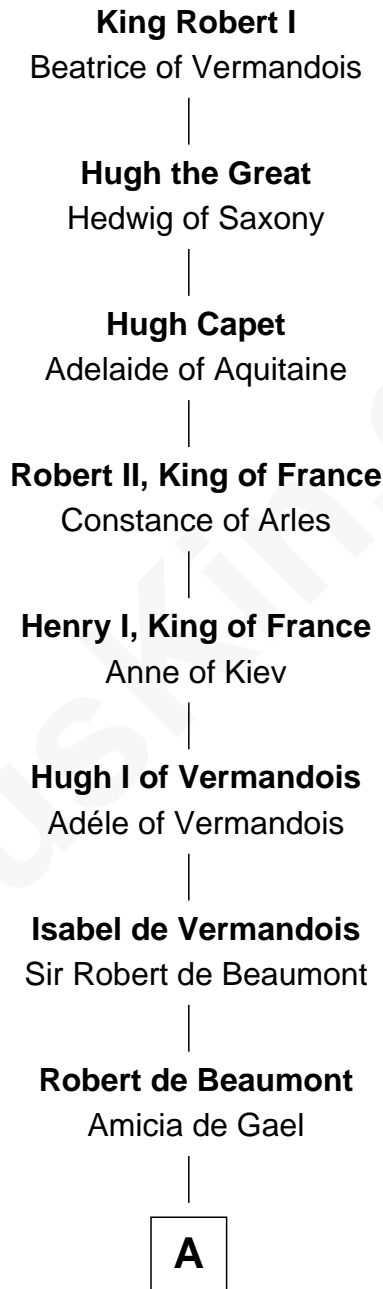

FamousKin.com Relationship Chart of

King Robert I

King of France

19th Great-grandfather of

Rev. Charles Chauncey

(1589 - 1671/2) Great Migration Immigrant 1638

A

—
Margaret Beaumont

Sir Ralph de Tony

—
Ida de Tony

Sir Roger le Bigod

—
Hugh le Bigod

Maud Marshal

—
Sir Ralph le Bigod

Bertha de Ferrers

—
Sir John Bigod

Isabel - - - - -

—
Sir Roger Bigod

Joan - - - - -

—
Joan Bigod

Sir William Chauncey

—
John Chauncey

Margaret Giffard

—
John Chauncey