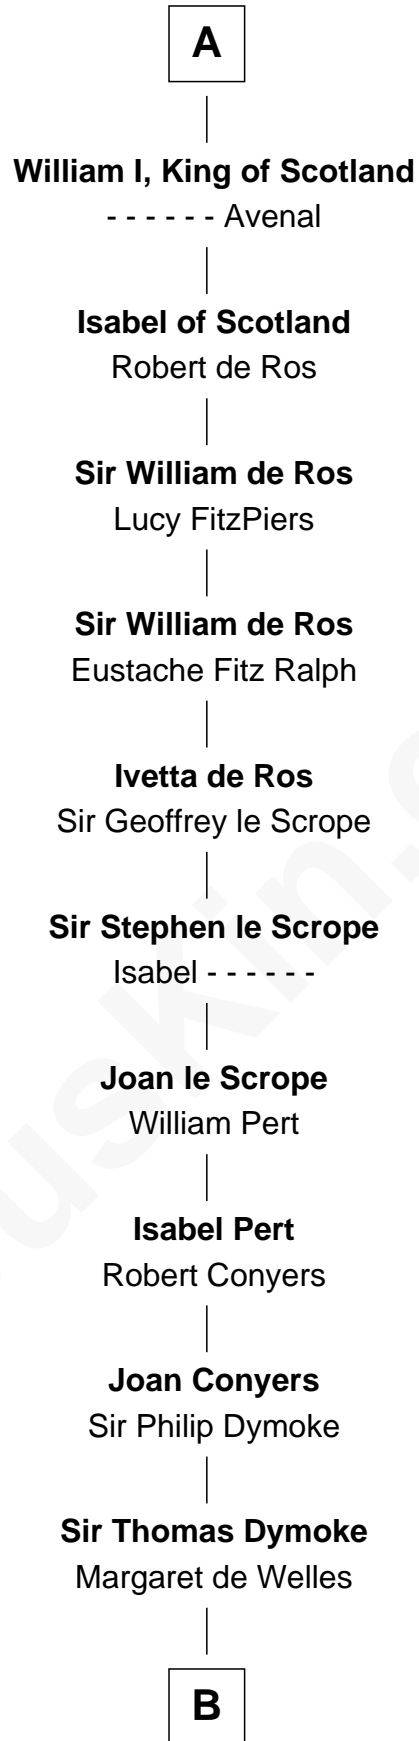

FamousKin.com Relationship Chart of

King Robert I

King of France

31st Great-grandfather of

Paget Brewster

TV Actress

B

Sir Lionel Dymoke

Martin Ryerson

Thomas Ryerson

Mary Turner

C

C

Joseph Turner Ryerson

Ellen Griffin Larned

Edward Larned Ryerson