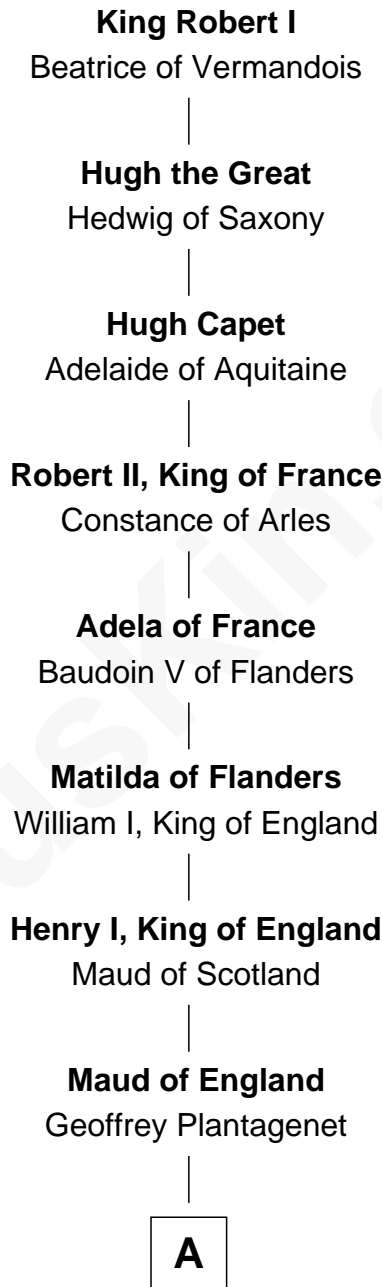

FamousKin.com Relationship Chart of

King Robert I

King of France

28th Great-grandfather of

James Sherman

27th U.S. Vice-President

A

Henry II, King of England

Eleanor of Aquitaine

John, King of England

Isabelle of Angoulême

Richard Plantagenet

Sir Richard of Cornwall

Joan -----

Joan of Cornwall

Sir John Howard