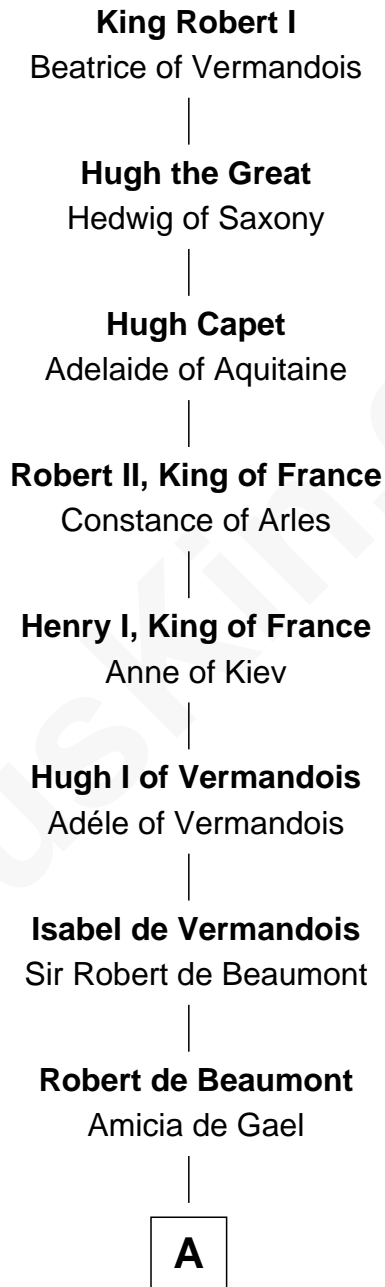

# FamousKin.com Relationship Chart of

**King Robert I**

*King of France*

29th Great-grandfather of

**Allen Dulles**

*5th Director of the C.I.A.*

**A**

**Robert de Beaumont**  
Petronella de Grantmesnil

**Margaret de Beaumont**  
Sir Saher IV de Quincy

**Sir Roger de Quincy**  
Helen of Galloway

**Margaret de Quincy**  
Sir William de Ferrers

**Joan de Ferrers**  
Sir Thomas de Berkeley

**Sir Maurice de Berkeley**  
Eve la Zouche