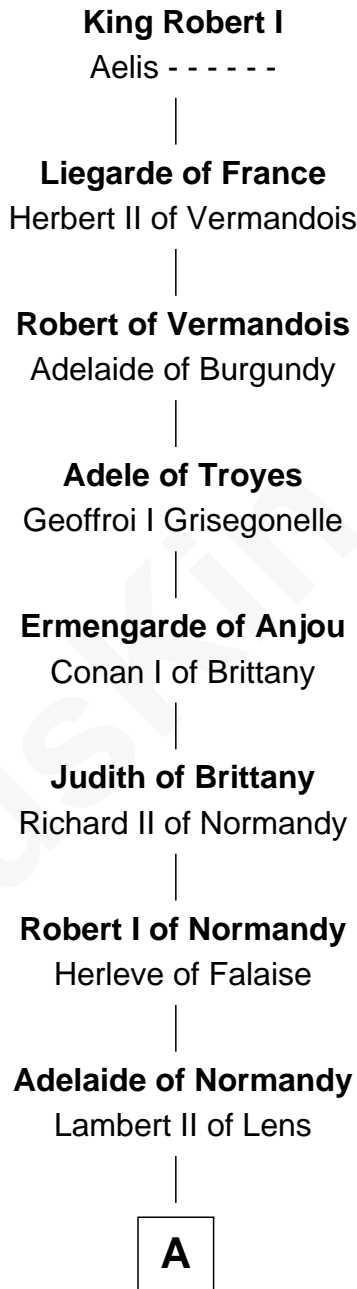

FamousKin.com Relationship Chart of

King Robert I

King of France

10th Great-grandfather of

William d'Aubeny

Magna Carta Surety

A

—
Judith of Lens

Waltheof II of Northumbria

—
Maud of Northumberland

Simon I de St. Liz

—
Maud de St. Liz

Robert Fitzrichard

—
Maud Fitzrobert

William de Aubenev

—
William d'Aubenev