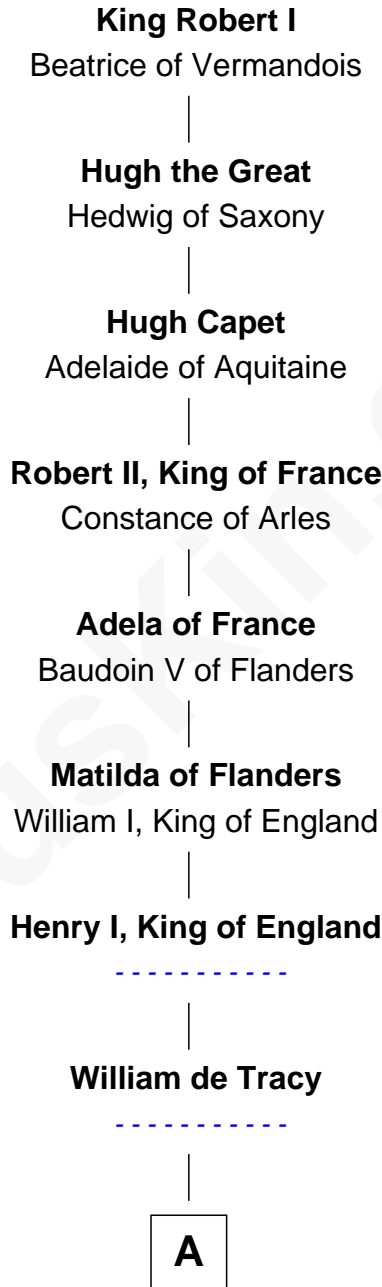

FamousKin.com Relationship Chart of

King Robert I

King of France

33rd Great-grandfather of

Mike Huckabee

44th Governor of Arkansas

A

|
Sir William de Tracy