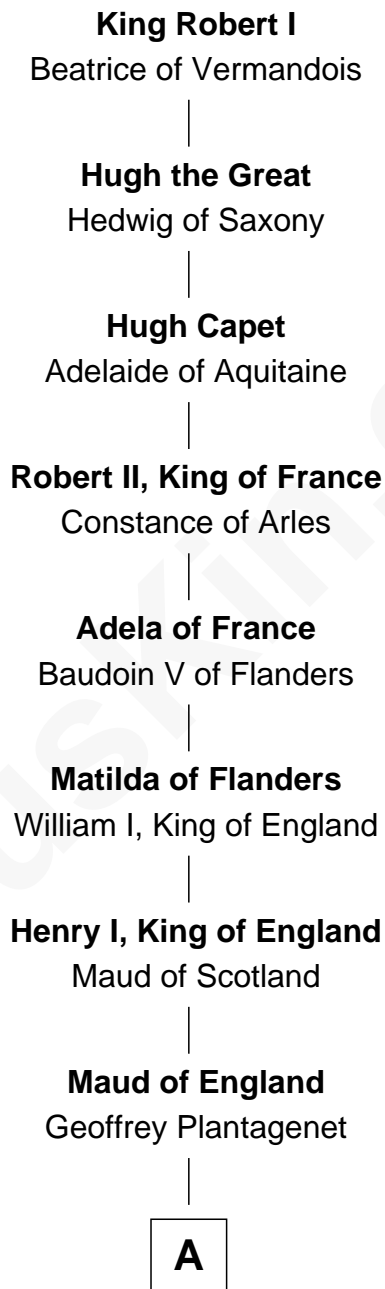

FamousKin.com Relationship Chart of

King Robert I

King of France

30th Great-grandfather of

Upton Sinclair

Pulitzer Prize Winning Novelist

A

Henry II, King of England

Ida de Tony

Sir William Longespee

Ela of Salisbury

William Longespee

Idoine de Camville

Ela Longespee

Sir James de Audley

Sir Hugh I de Audley