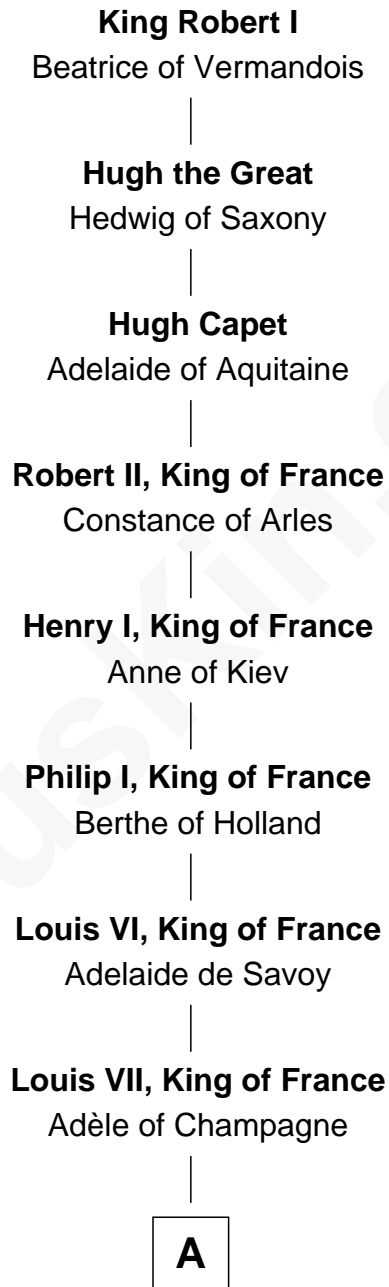

FamousKin.com Relationship Chart of

King Robert I

King of France

31st Great-grandfather of

Guy Ritchie

British Filmmaker

A

Philip II Auguste, King of France