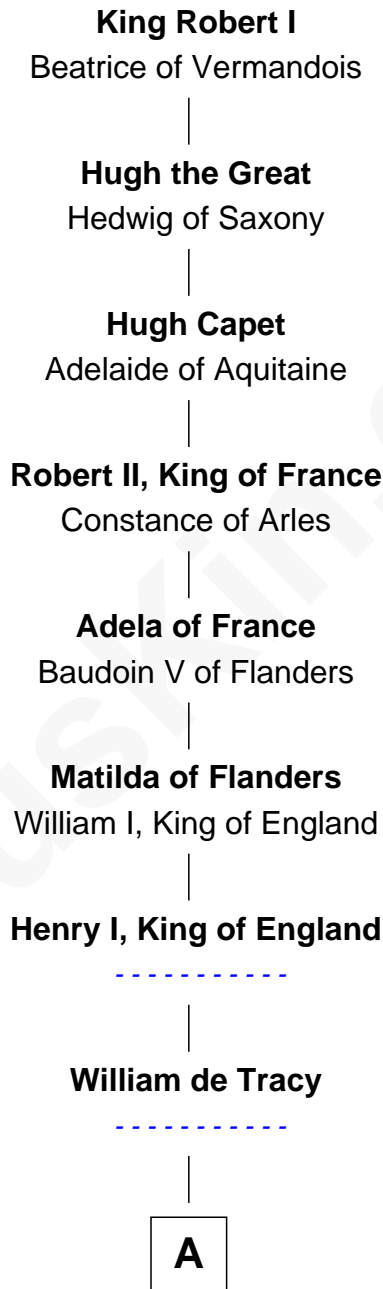

# FamousKin.com Relationship Chart of

**King Robert I**

*King of France*

28th Great-grandfather of

**Lewis Henry Morgan**

*Pioneering Anthropologist*

**A**

Sir William de Tracy

Joan -----

Richard Champernowne

Elizabeth Valletort

Sir Thomas Champernowne

Eleanor de Rohart

Sir Richard Champernowne

Katherine Daubeny

John Champernowne