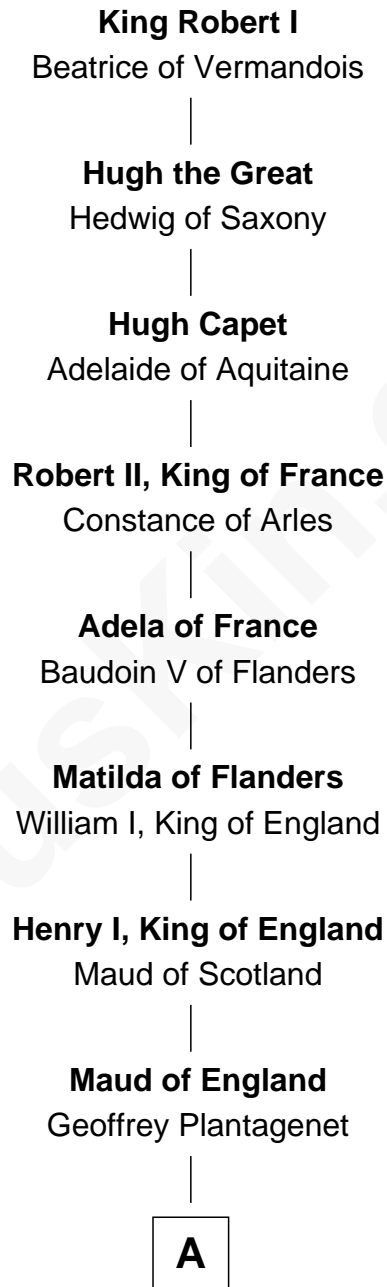

FamousKin.com Relationship Chart of

King Robert I

King of France

27th Great-grandfather of

Marjorie Post

Founder of General Foods

A

Henry II, King of England

Eleanor of Aquitaine

John, King of England

----- De Warenne

Sir Richard FitzRoy

Rose de Dover

Isabel de Dover

Sir Maurice de Berkeley

Sir Thomas de Berkeley