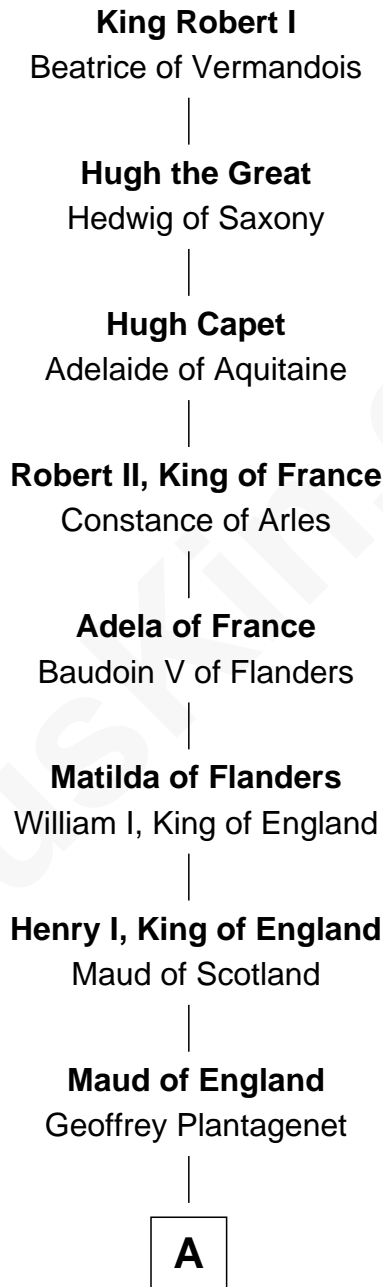

# FamousKin.com Relationship Chart of

**King Robert I**

*King of France*

33rd Great-grandfather of

**Sally Ride**

*1st American Woman in Space*

**A**

**Henry II, King of England**

Eleanor of Aquitaine

**John, King of England**

Isabelle of Angoulême

**Henry III, King of England**

Eleanor of Provence

**Edward I, King of England**

Eleanor of Castile

**Edward II, King of England**

Isabella of France

**Edward III, King of England**

Philippa of Hainault

**Edmund of Langley**

Isabella of Castile

**Constance Plantagenet**

Edmund de Holland

**Eleanor de Holland**