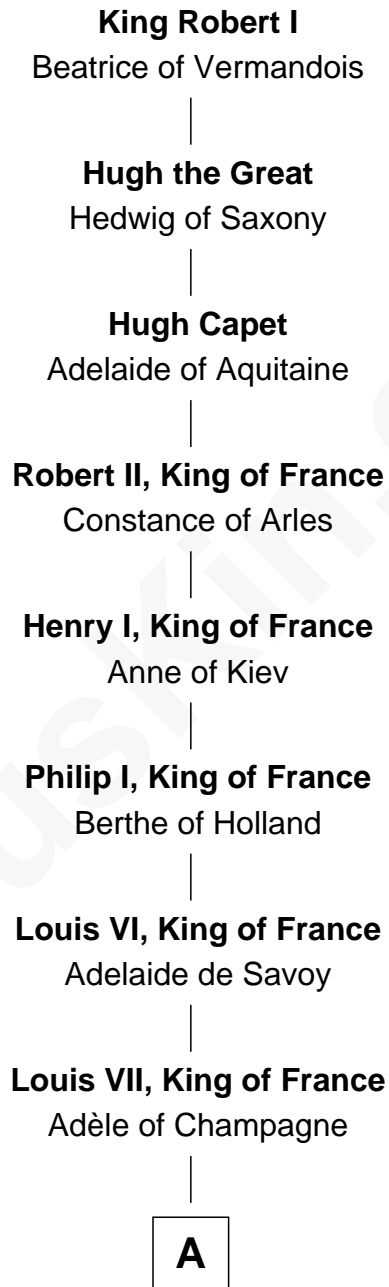

FamousKin.com Relationship Chart of

King Robert I

King of France

31st Great-grandfather of

Adlai Stevenson III

U.S. Senator from Illinois

A

Philip II Auguste, King of France