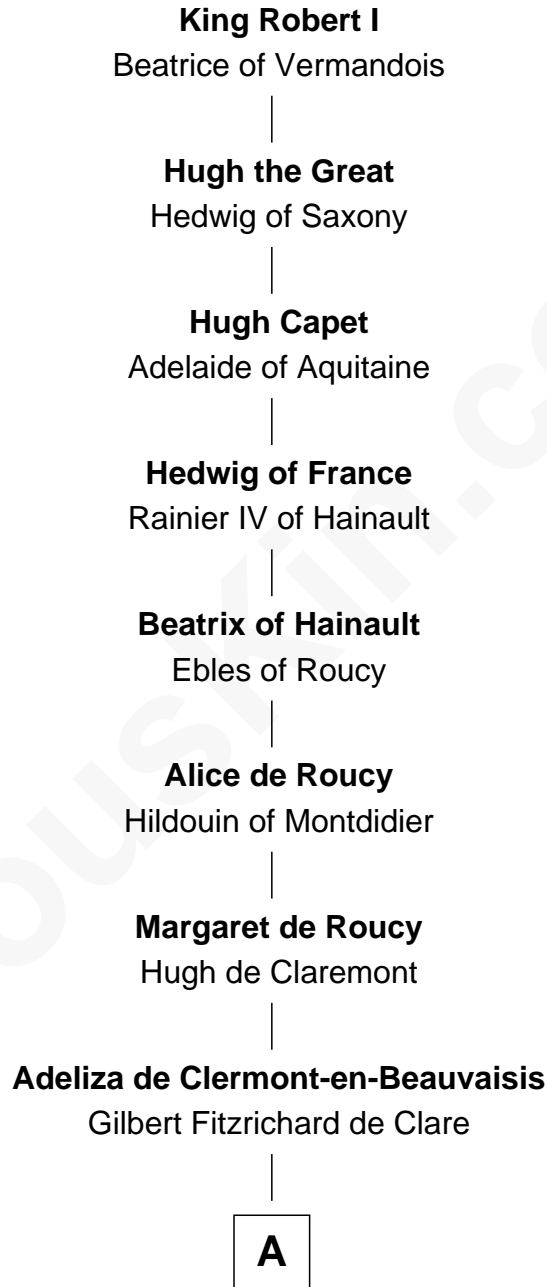

FamousKin.com Relationship Chart of

King Robert I

King of France

33rd Great-grandfather of

Jodie Foster

Movie Actress

A

Richard Fitzgilbert de Clare

Adeliza de Meschines

Roger de Clare

Maud de St. Hilary

Aveline de Clare

Sir Geoffrey FitzPiers

Hawise FitzGeoffrey

Sir Reynold de Mohun

Alice de Mohun