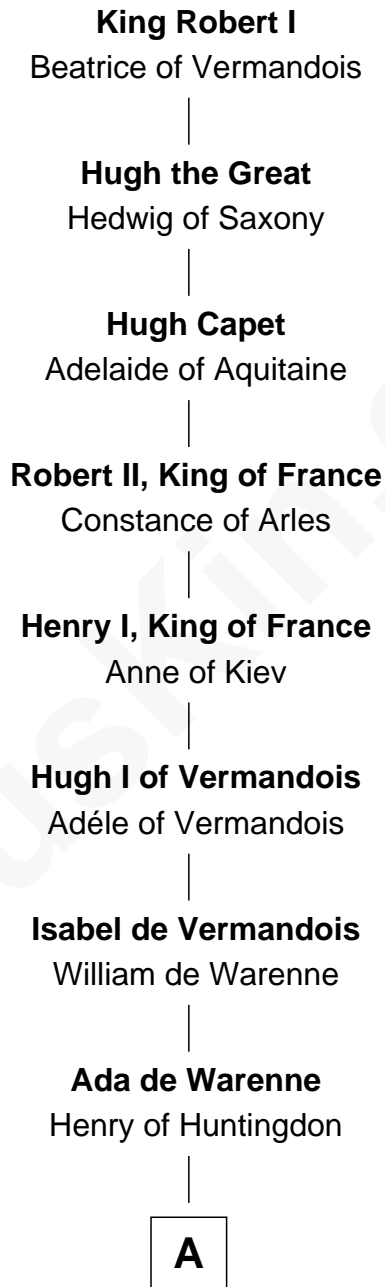

# FamousKin.com Relationship Chart of

**King Robert I**

*King of France*

32nd Great-grandfather of

**Linda Hamilton**

*TV and Movie Actress*

**B**

**Jane Dymoke**

John Fulnetby

**Katherine Fulnetby**

William Dynwell

**Anne Dynwell**

Henry Whitgift

**William Whitgift**

**Elizabeth Whitgift**

Wymond Bradbury

**Thomas Bradbury**

Mary Perkins

**Judith Bradbury**

Caleb Moody

**Joshua Moody**

Mary Greenleaf

**Elizabeth Moody**

Enoch Titcomb